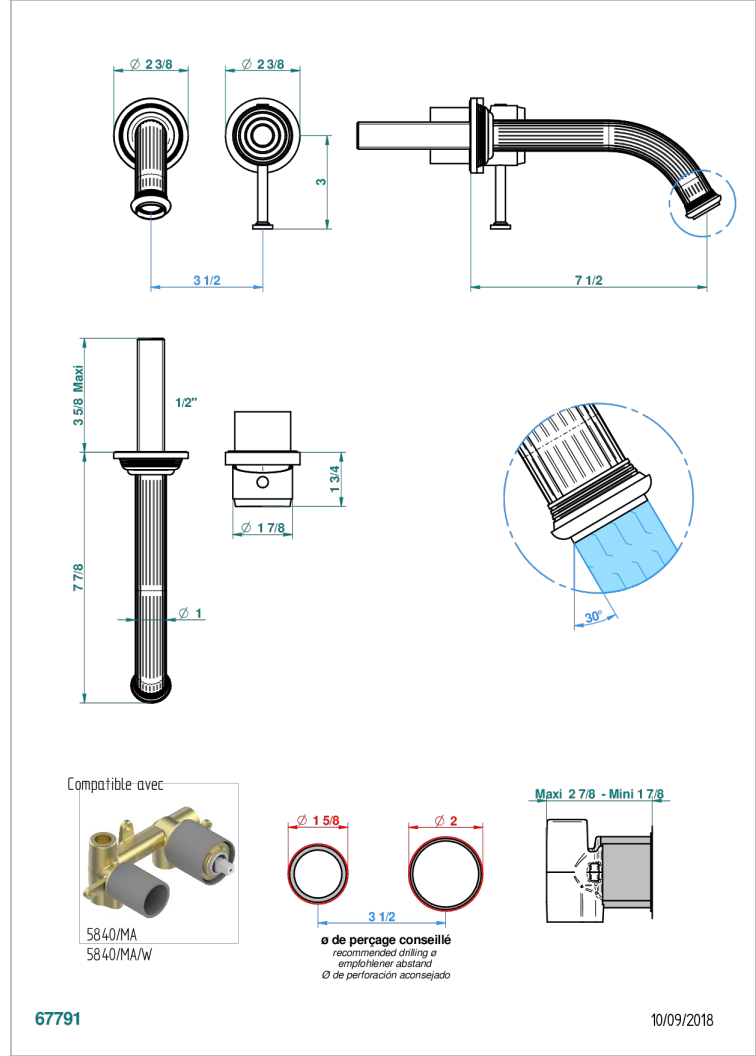

GRAND CENTRAL BLACK ONYX WITH LEVER

U9N-6541B

Trim only for Built-in basin mixer with spout (two x 1/2" inlets and one 1/2" outlet), without waste

CHARACTERISTIC

- Grand central Black Onyx with lever
- Trim only for Built-in basin mixer with spout (two x 1/2" inlets and one 1/2" outlet), without waste

TECHNICAL SPECS

- Recommandé : 3 bars (max. 5 bars) - Advised : 43,5 psi (max. 72 psi)
- 8,3 l/min à 3 bars (2.2 gpm at 43.5 psi)

RELATED SKU'S

- Ref. G00-5840/MA/W Rough parts for concealed wall-mounted mixer with 1/2" outlet, for WC douche - WRAS approved

AVAILABLE FINITIONS

- Antique nickel - H28
- Black ceram - D30
- Blush PVD - H62
- Brass color PVD - H49
- Brown bronze color PVD - F33
- Gold color PVD - H52

- Graphite PVD - H64
- Lacquered light bronze - D01
- Matt Umber PVD - H67
- Matt blush PVD - H60
- Matt brass color PVD - H50
- Matt brown bronze color PVD - F34