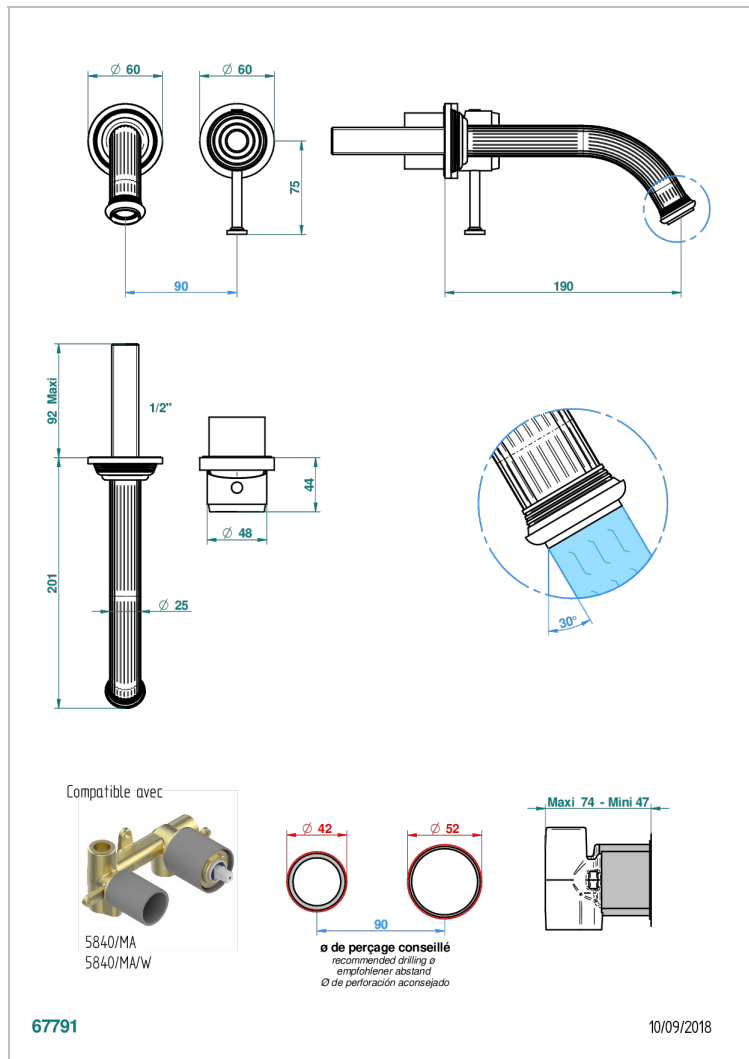

# GRAND CENTRAL BLACK ONYX WITH LEVER

U9N-6541B

Trim only for Built-in basin mixer with spout (two x 1/2" inlets and one 1/2" outlet), without waste

## CARACTERÍSTICAS

- Grand central Black Onyx with lever
- Trim only for Built-in basin mixer with spout (two x 1/2" inlets and one 1/2" outlet), without waste

## PRODUCTOS RELACIONADOS

- Ref. G00-5840/MA Parte empotrada para mezclador mural con salida hembra 1/2