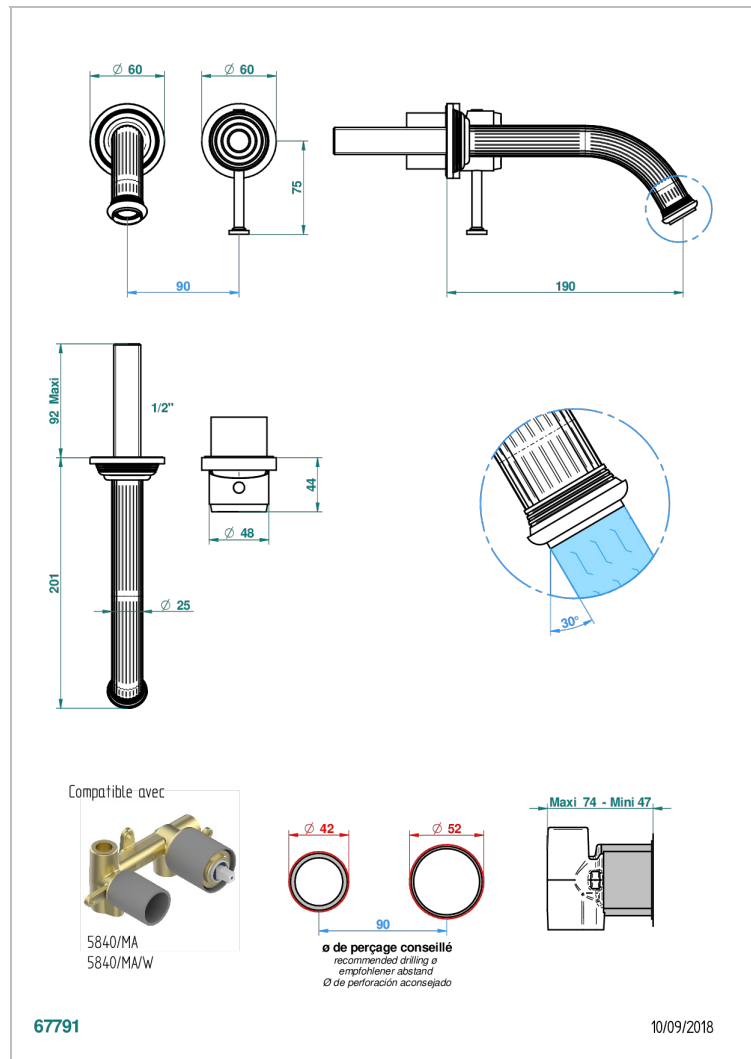

GRAND CENTRAL BLACK ONYX WITH LEVER

U9N-6541B

Trim only for Built-in basin mixer with spout (two x 1/2" inlets and one 1/2" outlet), without waste

CHARACTERISTIC

- Grand central Black Onyx with lever
- Trim only for Built-in basin mixer with spout (two x 1/2" inlets and one 1/2" outlet), without waste

TECHNICAL SPECS

- Recommandé : 3 bars (max. 5 bars) - Advised : 43,5 psi (max. 72 psi)
- 8,3 l/min à 3 bars (2.2 gpm at 43.5 psi)

RELATED SKU'S

- Ref. G00-5840/MA Rough parts for concealed wall-mounted mixer with 1/2" outlet