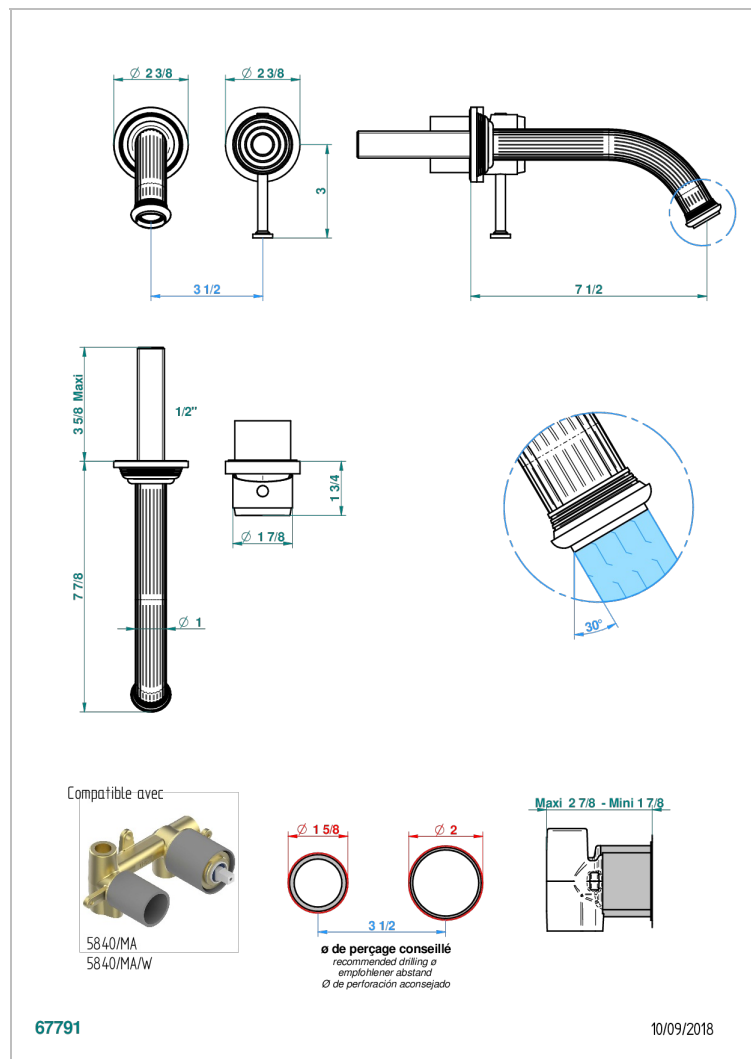

# GRAND CENTRAL BLACK ONYX WITH LEVER

U9N-6541B

Trim only for Built-in basin mixer with spout (two x 1/2" inlets and one 1/2" outlet), without waste

## CARACTERÍSTICAS

- Grand central Black Onyx with lever
- Trim only for Built-in basin mixer with spout (two x 1/2" inlets and one 1/2" outlet), without waste

## PRODUCTOS RELACIONADOS

- Ref. G00-5840/MA Parte empotrada para mezclador mural con salida hembra 1/2