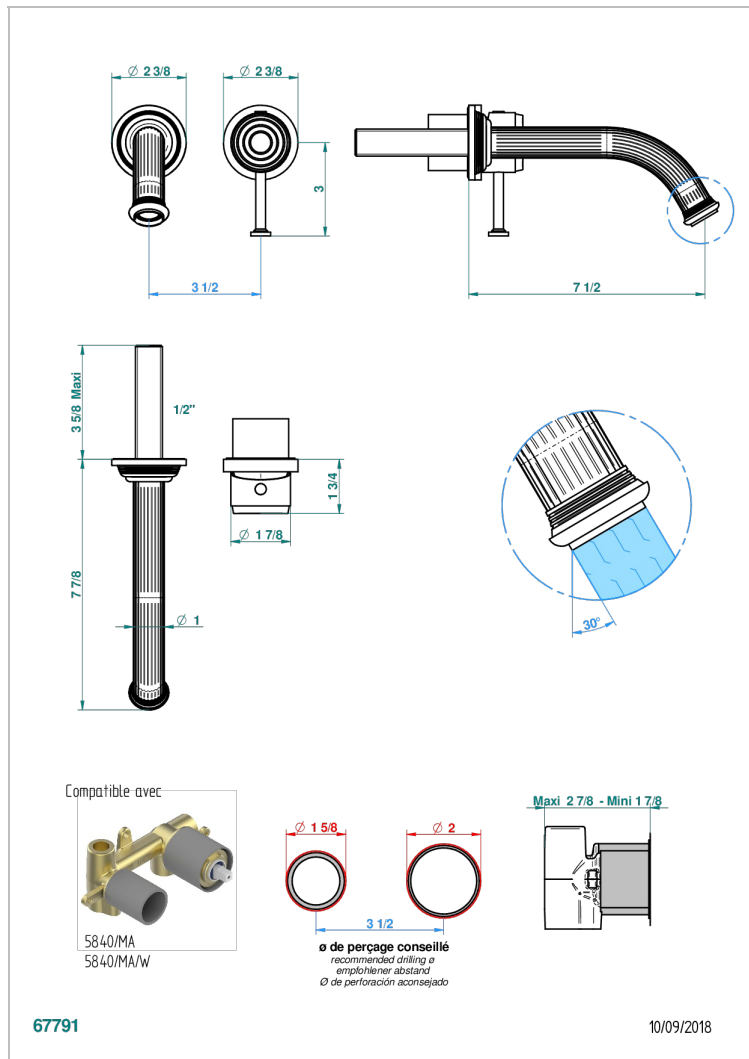

GRAND CENTRAL BLACK ONYX WITH LEVER

U9N-6541B

Trim only for Built-in basin mixer with spout (two x 1/2" inlets and one 1/2" outlet), without waste

CHARACTERISTIC

- Grand central Black Onyx with lever
- Trim only for Built-in basin mixer with spout (two x 1/2" inlets and one 1/2" outlet), without waste

TECHNICAL SPECS

- Recommandé : 3 bars (max. 5 bars) - Advised : 43,5 psi (max. 72 psi)
- 8,3 l/min à 3 bars (2.2 gpm at 43.5 psi)

RELATED SKU'S

- Ref. G00-5840/MA Rough parts for concealed wall-mounted mixer with 1/2" outlet