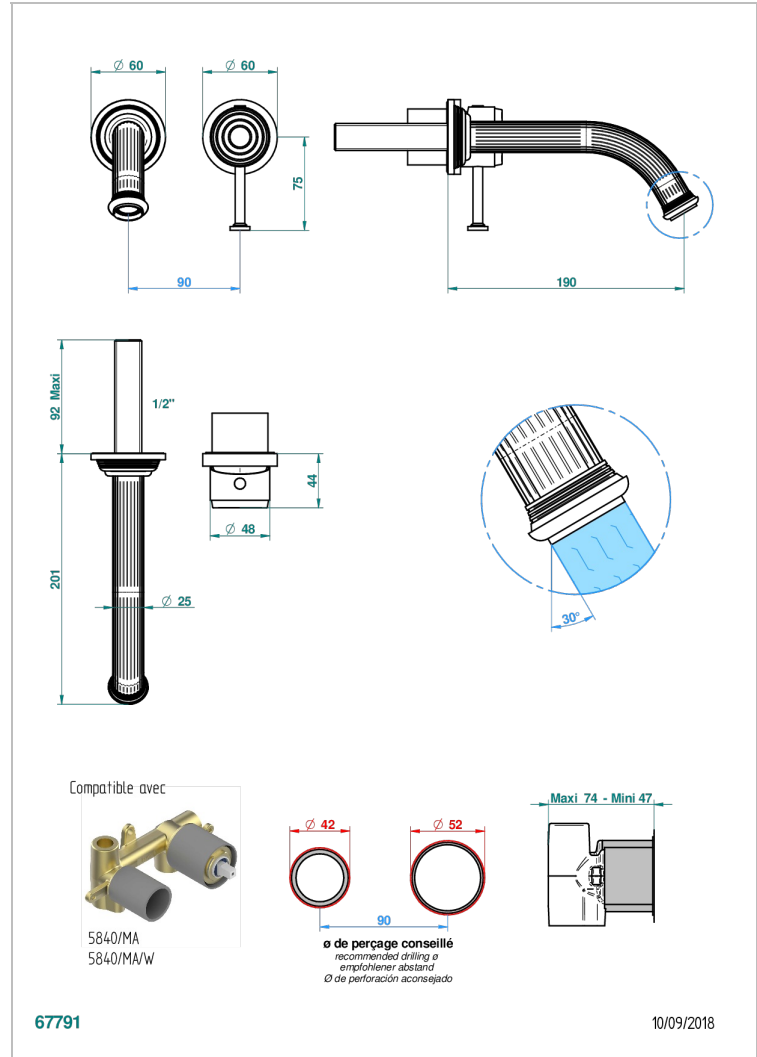

# GRAND CENTRAL BLACK ONYX WITH LEVER

U9N-6541B

Trim only for Built-in basin mixer with spout (two x 1/2" inlets and one 1/2" outlet), without waste

## CARACTERÍSTICAS

- Grand central Black Onyx with lever
- Trim only for Built-in basin mixer with spout (two x 1/2" inlets and one 1/2" outlet), without waste

## PRODUCTOS RELACIONADOS

- Ref. G00-5840/MA Parte empotrada para mezclador mural con salida hembra 1/2