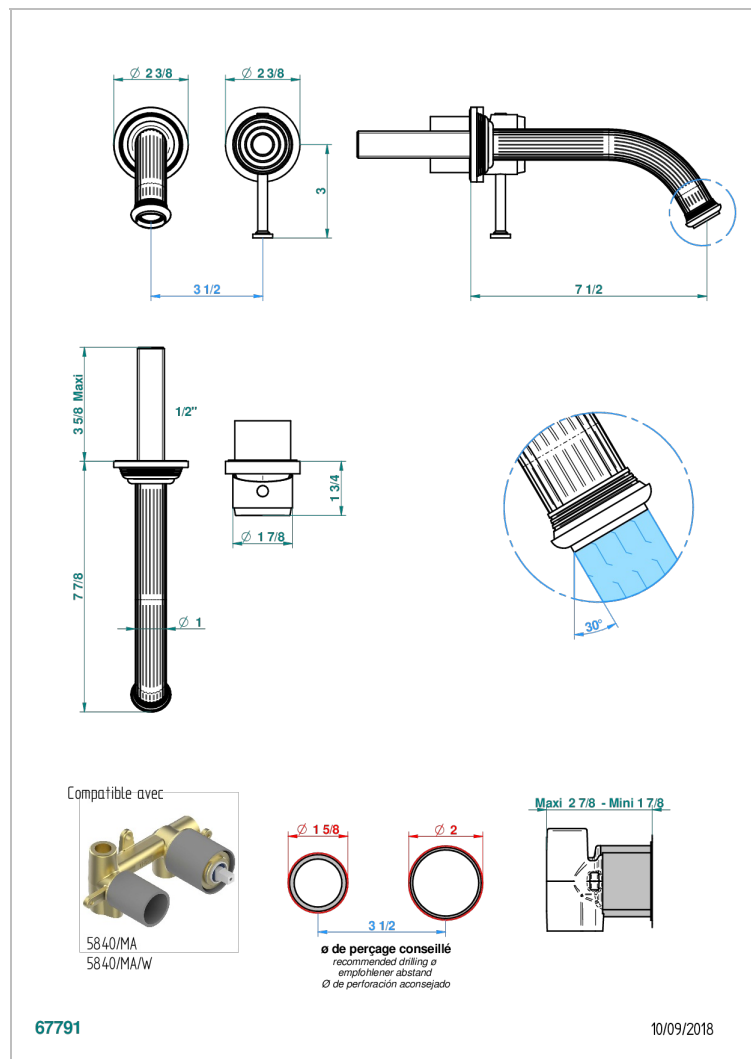

GRAND CENTRAL BLACK ONYX WITH LEVER

U9N-6541B

Trim only for Built-in basin mixer with spout (two x 1/2" inlets and one 1/2" outlet), without waste

CARACTERÍSTICAS

- Grand central Black Onyx with lever
- Trim only for Built-in basin mixer with spout (two x 1/2" inlets and one 1/2" outlet), without waste

ESPECIFICACIONES TÉCNICAS

- Recommandé : 3 bars (max. 5 bars) - Advised : 43,5 psi (max. 72 psi)
- 8,3 l/min à 3 bars (2.2 gpm at 43.5 psi)

PRODUCTOS RELACIONADOS

- Ref. G00-5840/MA Parte empotrada para mezclador mural con salida hembra 1/2