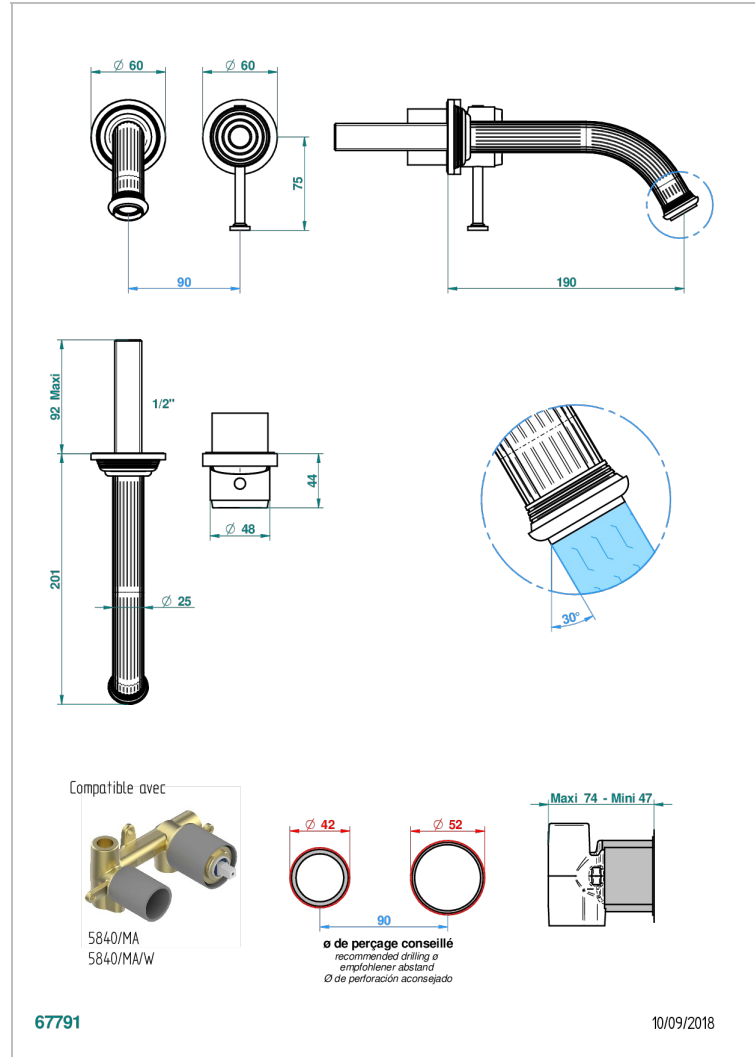

GRAND CENTRAL BLACK ONYX

U9M-6541B

THG[®]
PARIS

Trim only for Built-in basin mixer with spout (two x 1/2" inlets and one 1/2" outlet), without waste

CHARACTERISTIC

- Grand central Black Onyx
- Trim only for Built-in basin mixer with spout (two x 1/2" inlets and one 1/2" outlet), without waste

TECHNICAL SPECS

- Recommandé : 3 bars (max. 5 bars) - Advised : 43,5 psi (max. 72 psi)
- 8,3 l/min à 3 bars (2.2 gpm at 43.5 psi)

RELATED SKU'S

- Ref. G00-5840/MAUS Rough parts for concealed wall-mounted mixer with 1/2" outlet