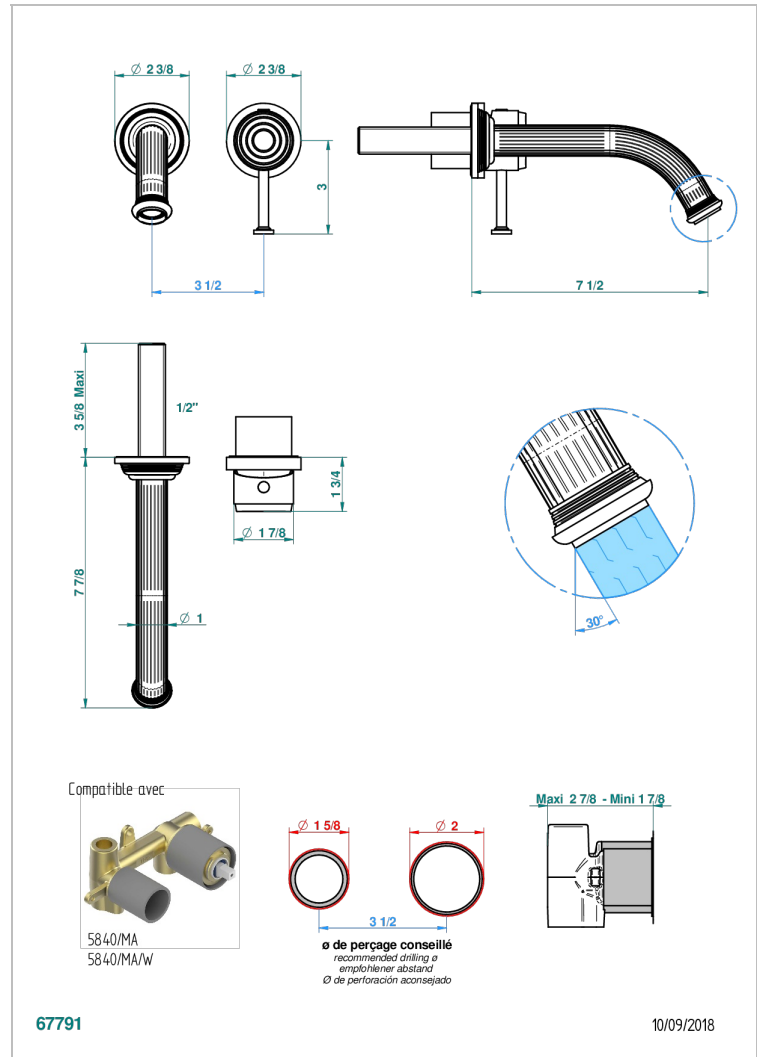

GRAND CENTRAL BLACK ONYX

U9M-6541B

THG
PARIS

Trim only for Built-in basin mixer with spout (two x 1/2" inlets and one 1/2" outlet), without waste

CARACTERÍSTICAS

- Grand central Black Onyx
- Trim only for Built-in basin mixer with spout (two x 1/2" inlets and one 1/2" outlet), without waste

ESPECIFICACIONES TÉCNICAS

- Recommandé : 3 bars (max. 5 bars) - Advised : 43,5 psi (max. 72 psi)
- 8,3 l/min à 3 bars (2.2 gpm at 43.5 psi)

PRODUCTOS RELACIONADOS

- Ref. G00-5840/MAUS Rough parts for concealed wall-mounted mixer with 1/2" outlet