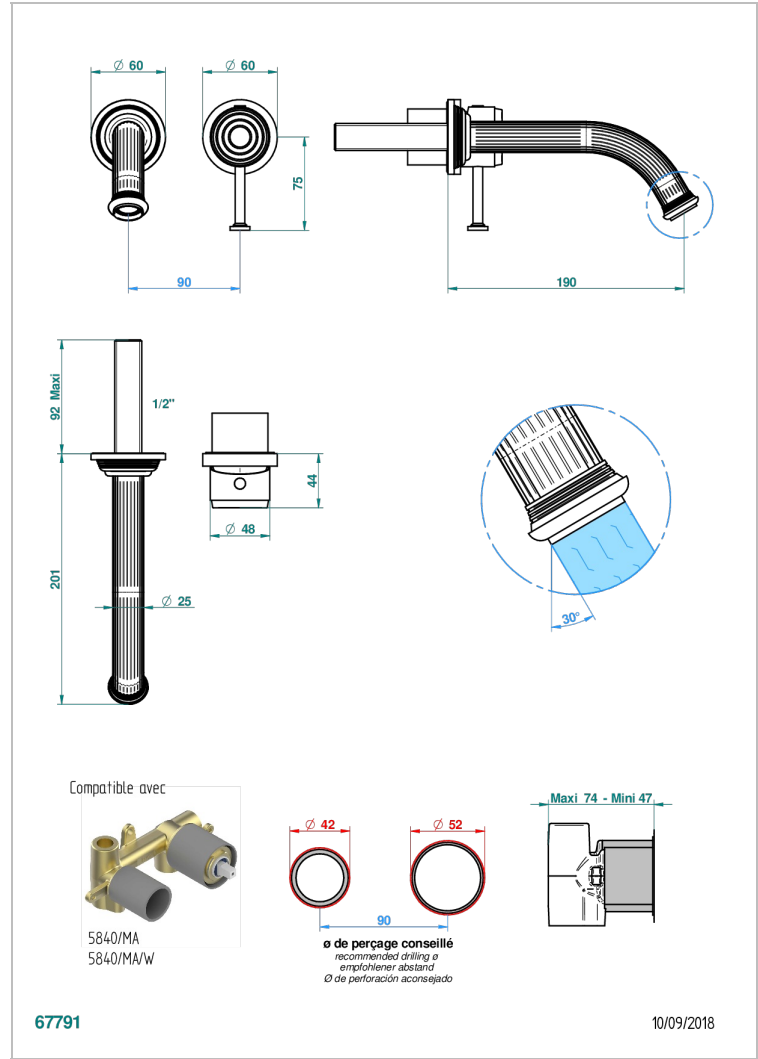

GRAND CENTRAL BLACK ONYX

U9M-6541B

THG[®]
PARIS

Trim only for Built-in basin mixer with spout (two x 1/2" inlets and one 1/2" outlet), without waste

CHARACTERISTIC

- Grand central Black Onyx
- Trim only for Built-in basin mixer with spout (two x 1/2" inlets and one 1/2" outlet), without waste

TECHNICAL SPECS

- Recommandé : 3 bars (max. 5 bars) - Advised : 43,5 psi (max. 72 psi)
- 8,3 l/min à 3 bars (2.2 gpm at 43.5 psi)

RELATED SKU'S

- Ref. G00-5840/MA/W Rough parts for concealed wall-mounted mixer with 1/2" outlet, for WC douche - WRAS approved