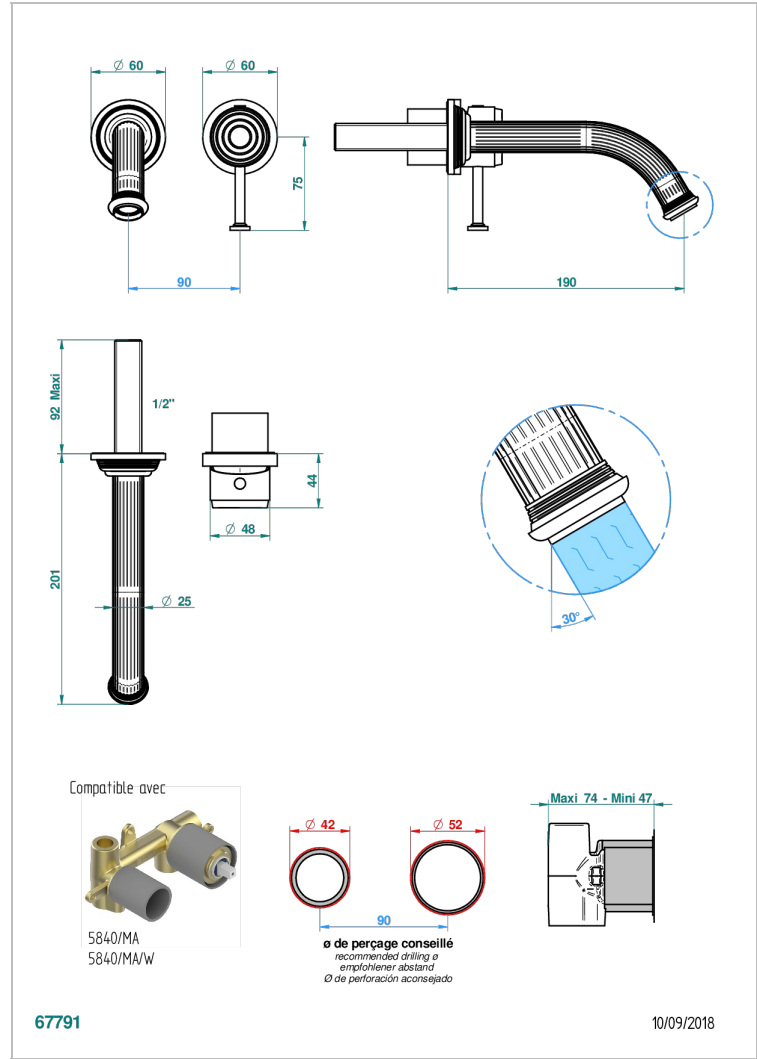

# GRAND CENTRAL BLACK ONYX

U9M-6541B

THG<sup>®</sup>  
PARIS

Trim only for Built-in basin mixer with spout (two x 1/2" inlets and one 1/2" outlet), without waste

## CARACTERÍSTICAS

- Grand central Black Onyx
- Trim only for Built-in basin mixer with spout (two x 1/2" inlets and one 1/2" outlet), without waste

## PRODUCTOS RELACIONADOS

- Ref. G00-5840/MA Parte empotrada para mezclador mural con salida hembra 1/2