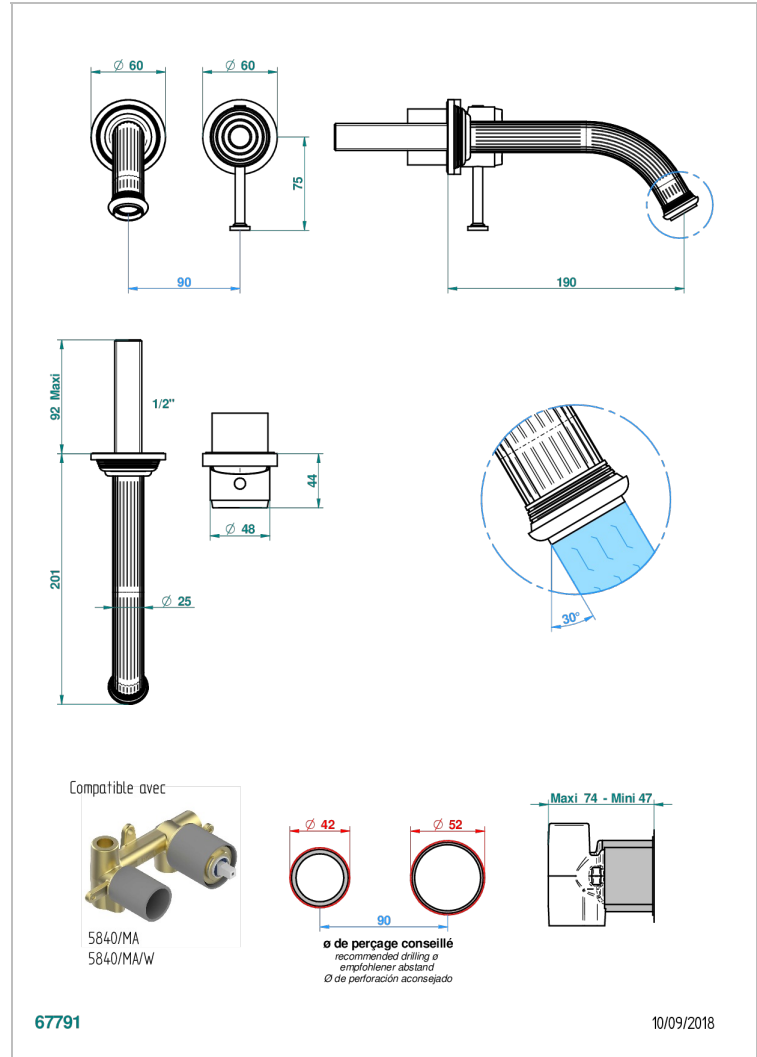

GRAND CENTRAL BLACK ONYX

U9M-6541B

THG[®]
PARIS

Trim only for Built-in basin mixer with spout (two x 1/2" inlets and one 1/2" outlet), without waste

CHARACTERISTIC

- Grand central Black Onyx
- Trim only for Built-in basin mixer with spout (two x 1/2" inlets and one 1/2" outlet), without waste

TECHNICAL SPECS

- Recommandé : 3 bars (max. 5 bars) - Advised : 43,5 psi (max. 72 psi)
- 8,3 l/min à 3 bars (2.2 gpm at 43.5 psi)

RELATED SKU'S

- Ref. G00-5840/MA Rough parts for concealed wall-mounted mixer with 1/2" outlet