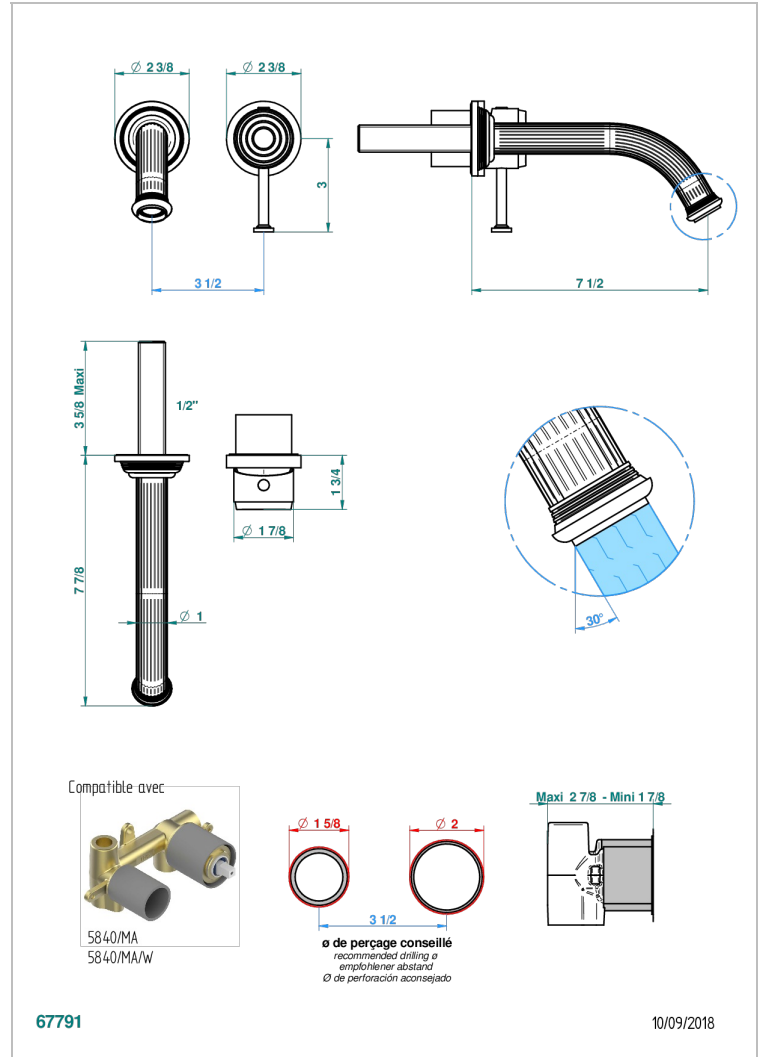

GRAND CENTRAL BLACK ONYX

U9M-6541B

THG[®]
PARIS

Trim only for Built-in basin mixer with spout (two x 1/2" inlets and one 1/2" outlet), without waste

CHARACTERISTIC

- Grand central Black Onyx
- Trim only for Built-in basin mixer with spout (two x 1/2" inlets and one 1/2" outlet), without waste

TECHNICAL SPECS

- Recommandé : 3 bars (max. 5 bars) - Advised : 43,5 psi (max. 72 psi)
- 8,3 l/min à 3 bars (2.2 gpm at 43.5 psi)

RELATED SKU'S

- Ref. G00-5840/MA Rough parts for concealed wall-mounted mixer with 1/2" outlet