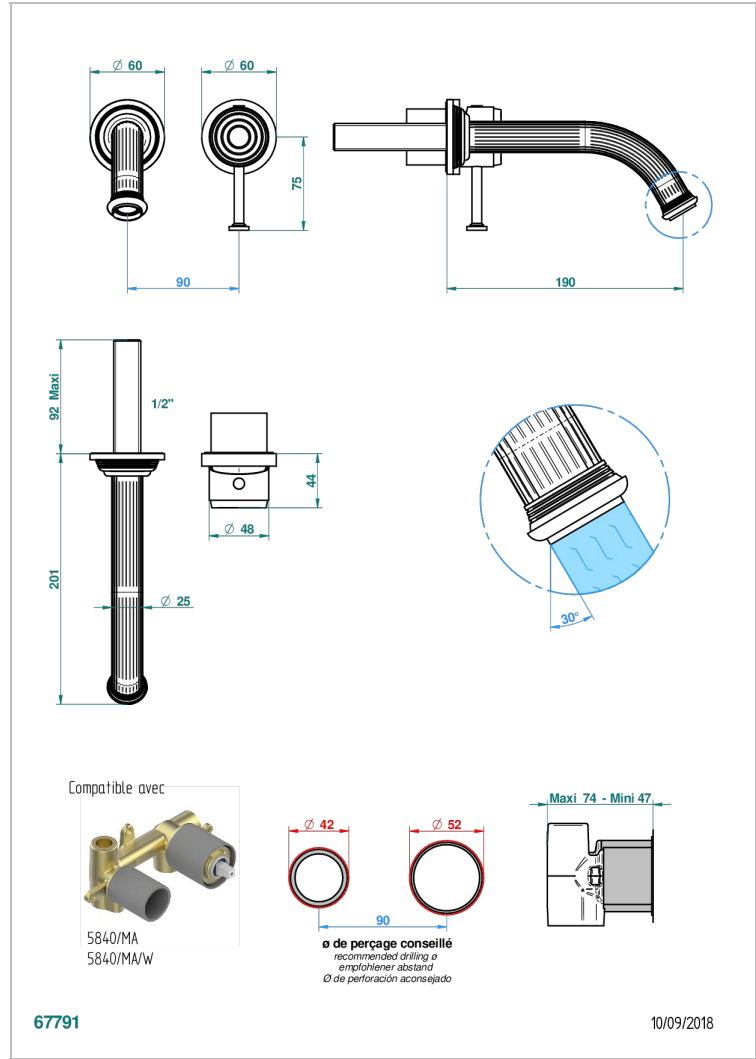

GRAND CENTRAL BLACK ONYX

U9M-6541B

THG
PARIS

Trim only for Built-in basin mixer with spout (two x 1/2" inlets and one 1/2" outlet), without waste

特色

- Grand central Black Onyx
- Trim only for Built-in basin mixer with spout (two x 1/2" inlets and one 1/2" outlet), without waste

技术特征

- Recommandé : 3 bars (max. 5 bars) - Advised : 43,5 psi (max. 72 psi)
- 8,3 l/min à 3 bars (2.2 gpm at 43.5 psi)

相关的SKU

- Ref. G00-5840/MA 卫浴套装, 含: 入墙式弯管出水管, 1米25强化软管, 触控式花洒和托勾, 美国标准

可选饰面

Black ceram - D30
Blush PVD - H62
Graphite PVD - H64
Matt Umber PVD - H67
Matt blush PVD - H60
Matt graphite PVD - H65