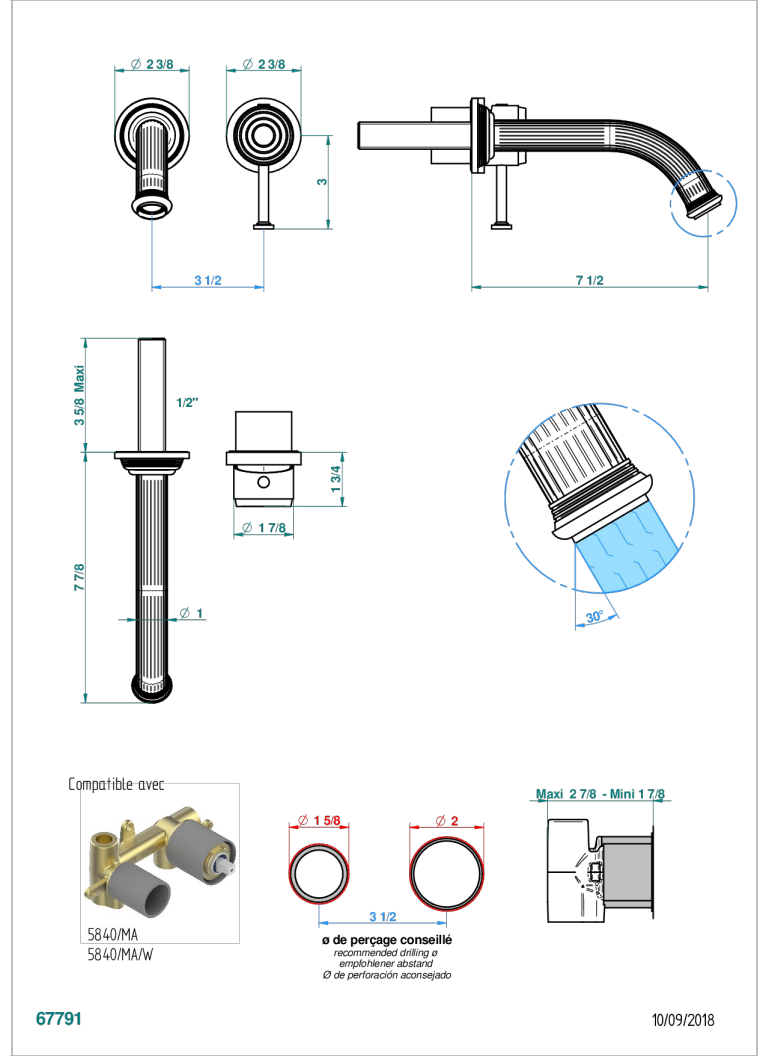

GRAND CENTRAL BLACK ONYX

U9M-6541B

THG
PARIS

Trim only for Built-in basin mixer with spout (two x 1/2" inlets and one 1/2" outlet), without waste

CARACTERÍSTICAS

- Grand central Black Onyx
- Trim only for Built-in basin mixer with spout (two x 1/2" inlets and one 1/2" outlet), without waste

ESPECIFICACIONES TÉCNICAS

- Recommandé : 3 bars (max. 5 bars) - Advised : 43,5 psi (max. 72 psi)
- 8,3 l/min à 3 bars (2.2 gpm at 43.5 psi)

PRODUCTOS RELACIONADOS

- Ref. G00-5840/MA Parte empotrada para mezclador mural con salida hembra 1/2