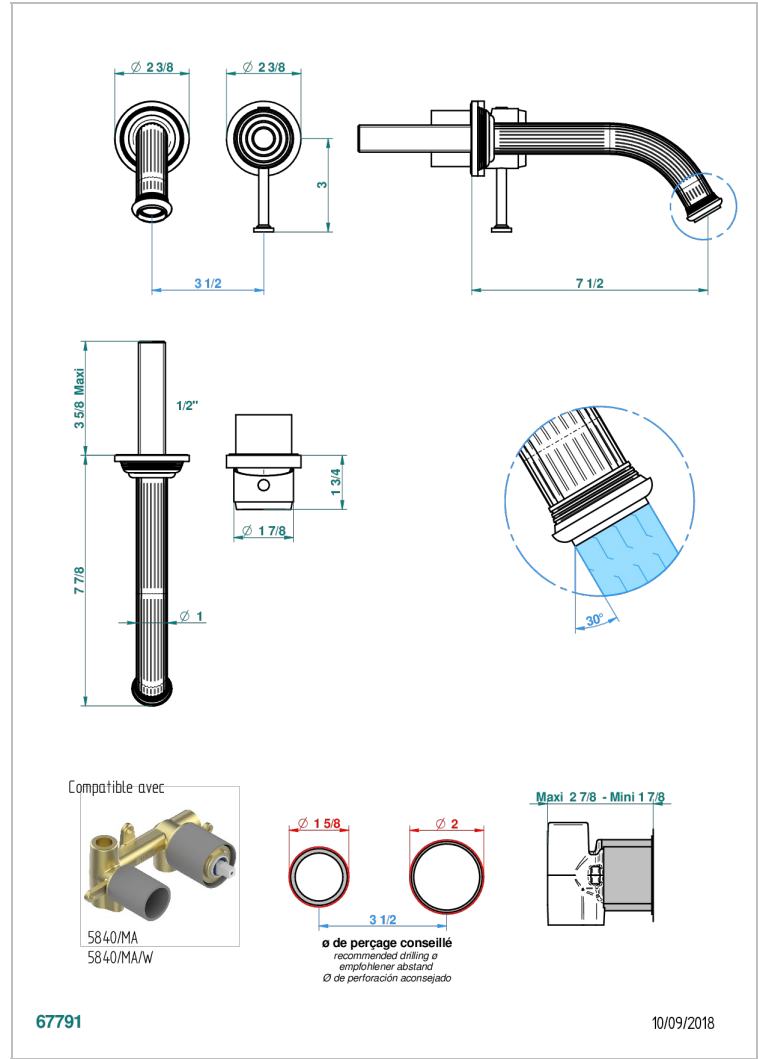

GRAND CENTRAL BLACK ONYX

U9M-6541B

THG[®]
PARIS

Trim only for Built-in basin mixer with spout (two x 1/2" inlets and one 1/2" outlet), without waste

特色

- Grand central Black Onyx
- Trim only for Built-in basin mixer with spout (two x 1/2" inlets and one 1/2" outlet), without waste

技术特征

- Recommandé : 3 bars (max. 5 bars) - Advised : 43,5 psi (max. 72 psi)
- 8,3 l/min à 3 bars (2.2 gpm at 43.5 psi)

相关的SKU

- Ref. G00-5840/MA 卫浴套装, 含: 入墙式弯管出水管, 1米25强化软管, 触控式花洒和托勾, 美国标准

可选饰面

Black ceram - D30
Blush PVD - H62
Graphite PVD - H64
Matt Umber PVD - H67
Matt blush PVD - H60
Matt graphite PVD - H65