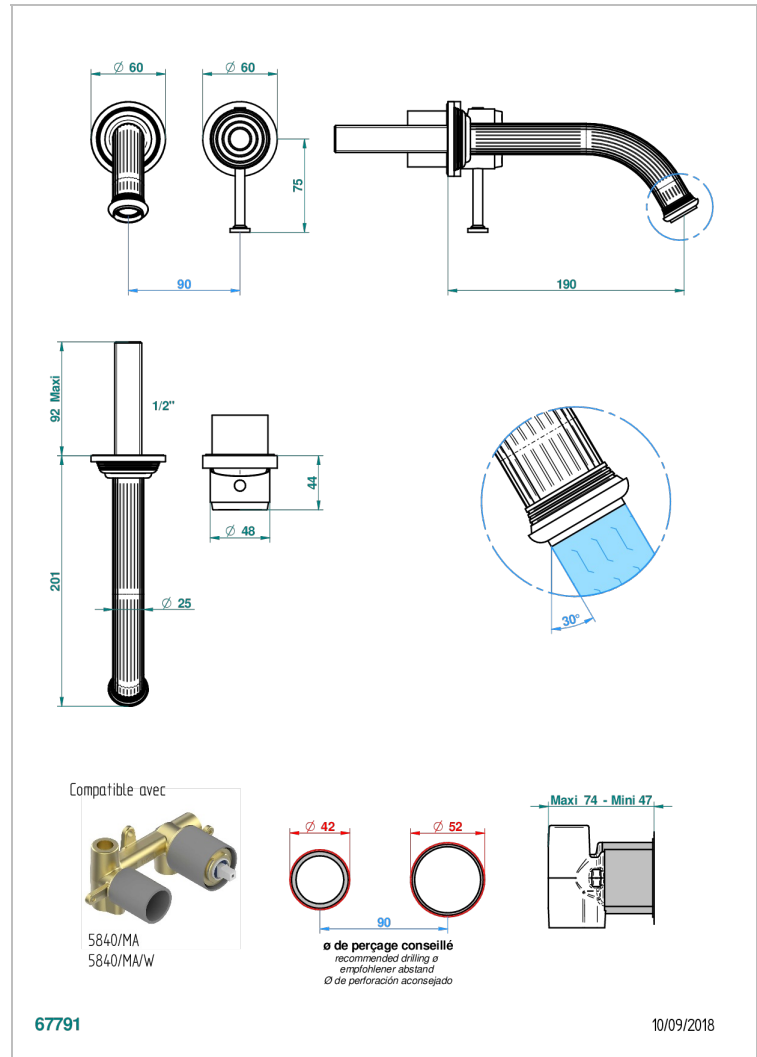

GRAND CENTRAL METAL WITH LEVER

U9L-6541B

THG[®]
PARIS

Trim only for Built-in basin mixer with spout (two x 1/2" inlets and one 1/2" outlet), without waste

CARACTERÍSTICAS

- Grand central Metal with lever
- Trim only for Built-in basin mixer with spout (two x 1/2" inlets and one 1/2" outlet), without waste

ESPECIFICACIONES TÉCNICAS

- Recommandé : 3 bars (max. 5 bars) - Advised : 43,5 psi (max. 72 psi)
- 8,3 l/min à 3 bars (2.2 gpm at 43.5 psi)

PRODUCTOS RELACIONADOS

- Ref. G00-5840/MAUS Rough parts for concealed wall-mounted mixer with 1/2" outlet