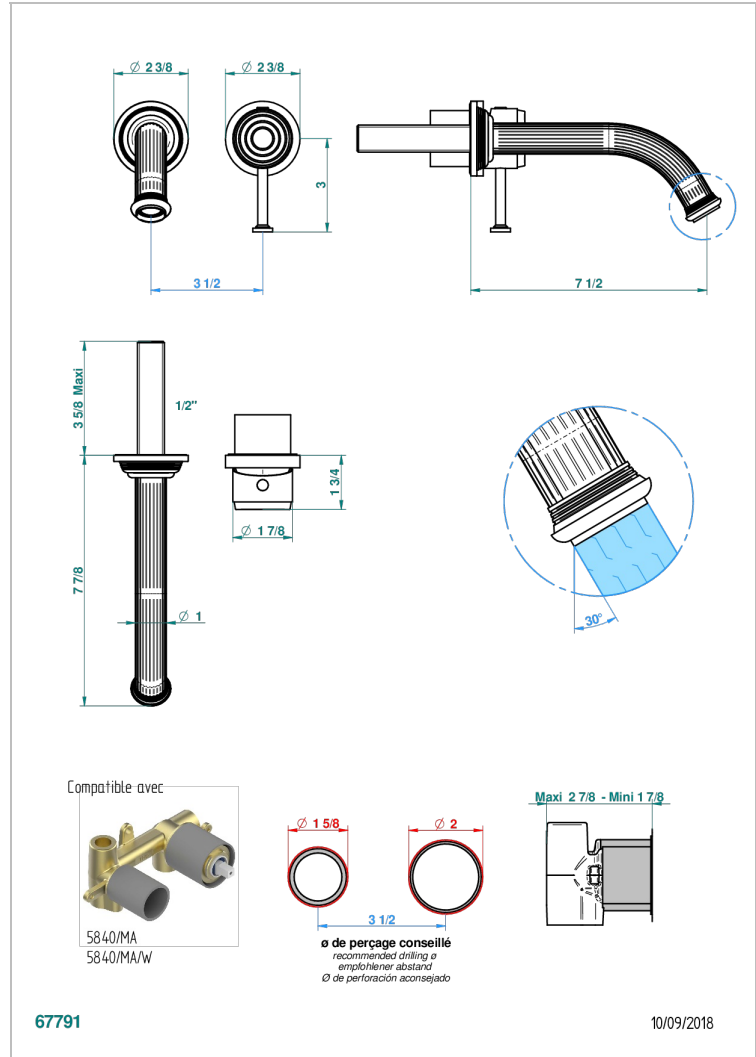

GRAND CENTRAL METAL WITH LEVER

U9L-6541B

THG
PARIS

Trim only for Built-in basin mixer with spout (two x 1/2" inlets and one 1/2" outlet), without waste

CARACTERÍSTICAS

- Grand central Metal with lever
- Trim only for Built-in basin mixer with spout (two x 1/2" inlets and one 1/2" outlet), without waste

ESPECIFICACIONES TÉCNICAS

- Recommandé : 3 bars (max. 5 bars) - Advised : 43,5 psi (max. 72 psi)
- 8,3 l/min à 3 bars (2.2 gpm at 43.5 psi)

PRODUCTOS RELACIONADOS

- Ref. G00-5840/MAUS Rough parts for concealed wall-mounted mixer with 1/2" outlet