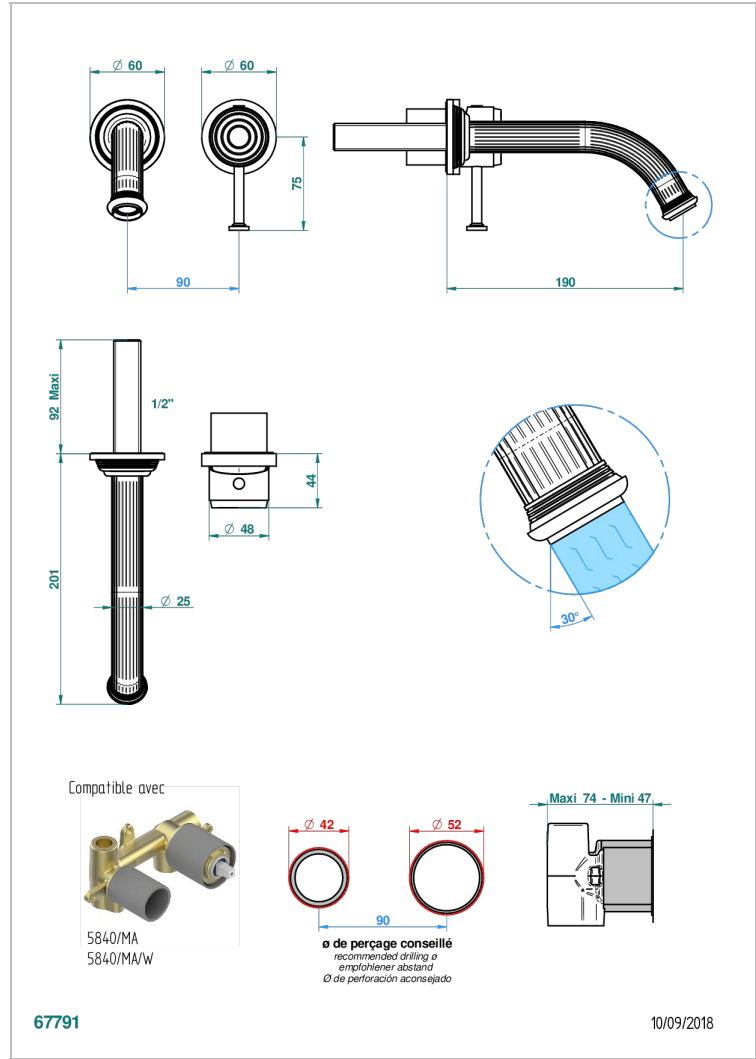

# GRAND CENTRAL METAL WITH LEVER

U9L-6541B

THG  
PARIS

Trim only for Built-in basin mixer with spout (two x 1/2" inlets and one 1/2" outlet), without waste

## CHARACTERISTIC

- Grand central Metal with lever
- Trim only for Built-in basin mixer with spout (two x 1/2" inlets and one 1/2" outlet), without waste

## RELATED SKU'S

- Ref. G00-5840/MA/W Rough parts for concealed wall-mounted mixer with 1/2" outlet, for WC douche - WRAS approved