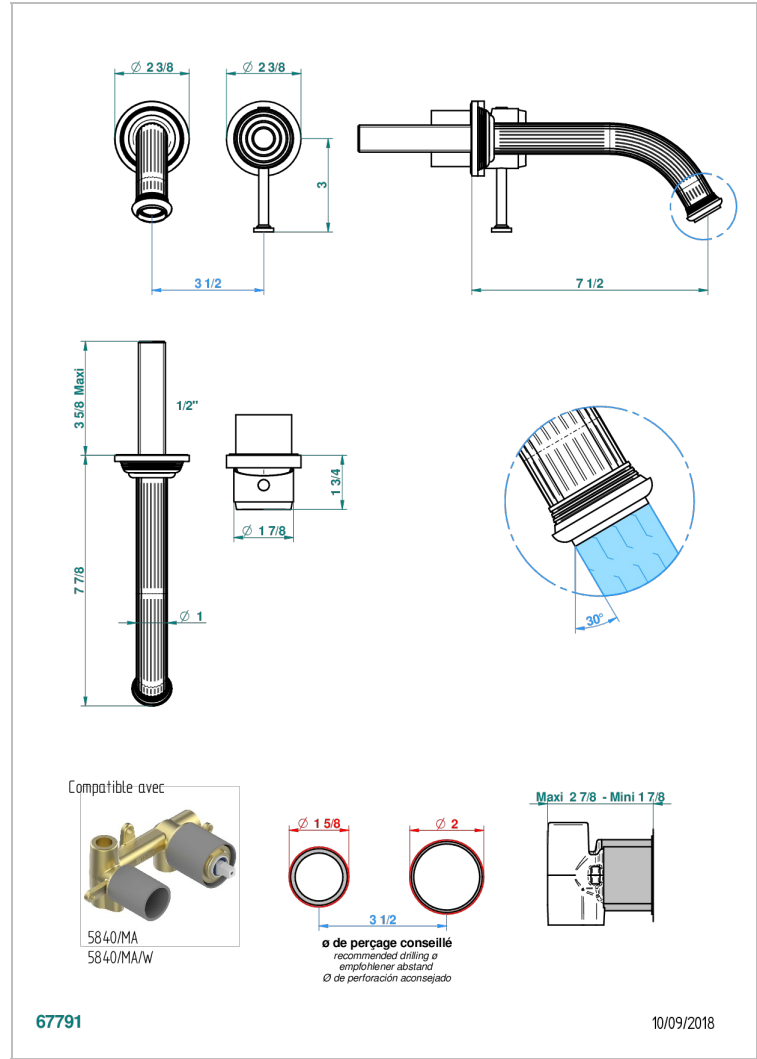

# GRAND CENTRAL METAL WITH LEVER

U9L-6541B

THG<sup>®</sup>  
PARIS

Trim only for Built-in basin mixer with spout (two x 1/2" inlets and one 1/2" outlet), without waste

## CHARACTERISTIC

- Grand central Metal with lever
- Trim only for Built-in basin mixer with spout (two x 1/2" inlets and one 1/2" outlet), without waste

## RELATED SKU'S

- Ref. G00-5840/MA/W Rough parts for concealed wall-mounted mixer with 1/2" outlet, for WC douche - WRAS approved