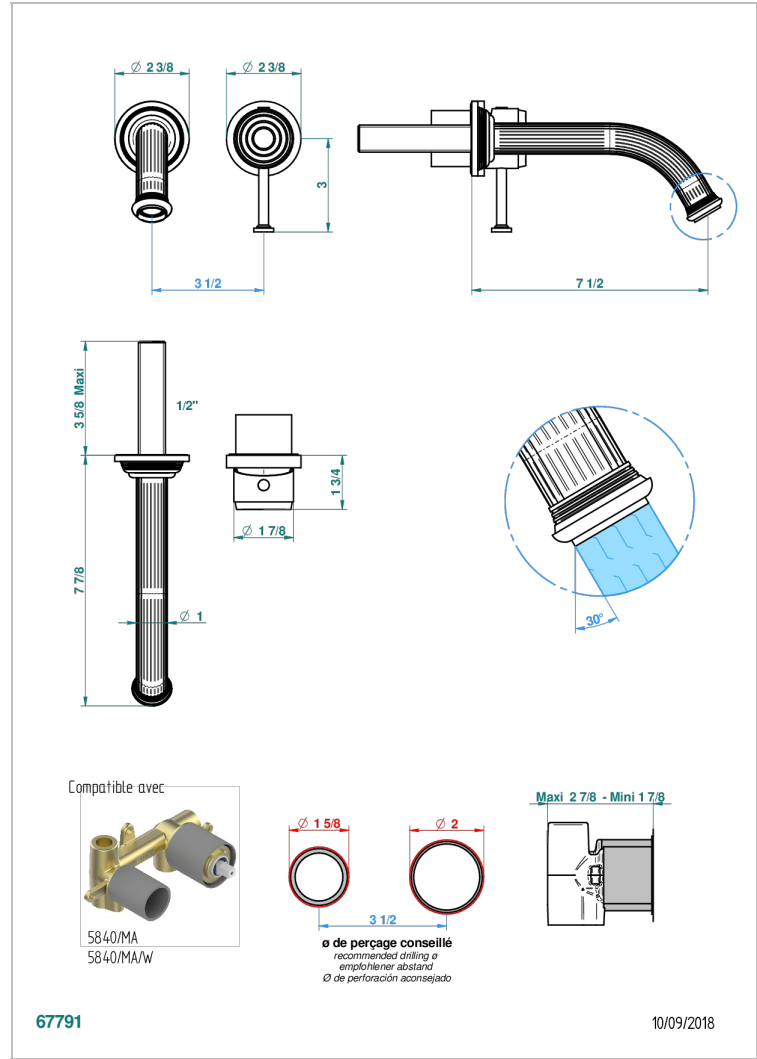

GRAND CENTRAL METAL WITH LEVER

U9L-6541B

THG
PARIS

Trim only for Built-in basin mixer with spout (two x 1/2" inlets and one 1/2" outlet), without waste

CARACTERÍSTICAS

- Grand central Metal with lever
- Trim only for Built-in basin mixer with spout (two x 1/2" inlets and one 1/2" outlet), without waste

ESPECIFICACIONES TÉCNICAS

- Recommandé : 3 bars (max. 5 bars) - Advised : 43,5 psi (max. 72 psi)
- 8,3 l/min à 3 bars (2.2 gpm at 43.5 psi)

PRODUCTOS RELACIONADOS

- Ref. G00-5840/MA Parte empotrada para mezclador mural con salida hembra 1/2