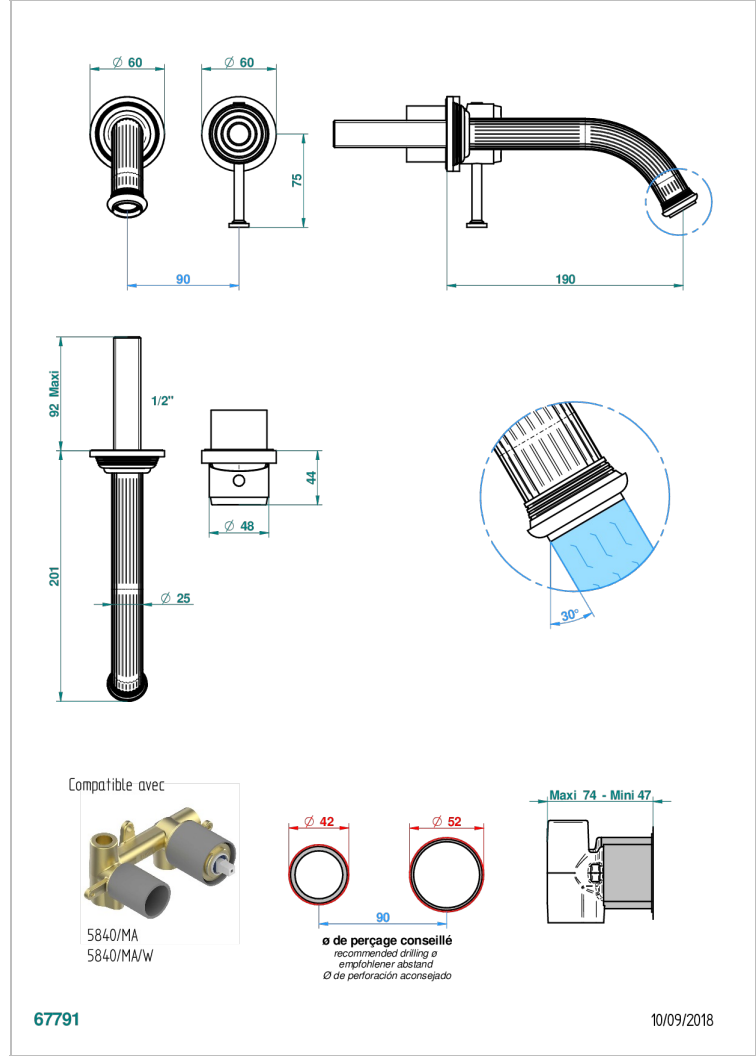

# GRAND CENTRAL METAL WITH LEVER

U9L-6541B

THG<sup>®</sup>  
PARIS

Trim only for Built-in basin mixer with spout (two x 1/2" inlets and one 1/2" outlet), without waste

## CARACTERÍSTICAS

- Grand central Metal with lever
- Trim only for Built-in basin mixer with spout (two x 1/2" inlets and one 1/2" outlet), without waste

## PRODUCTOS RELACIONADOS

- Ref. G00-5840/MA Parte empotrada para mezclador mural con salida hembra 1/2