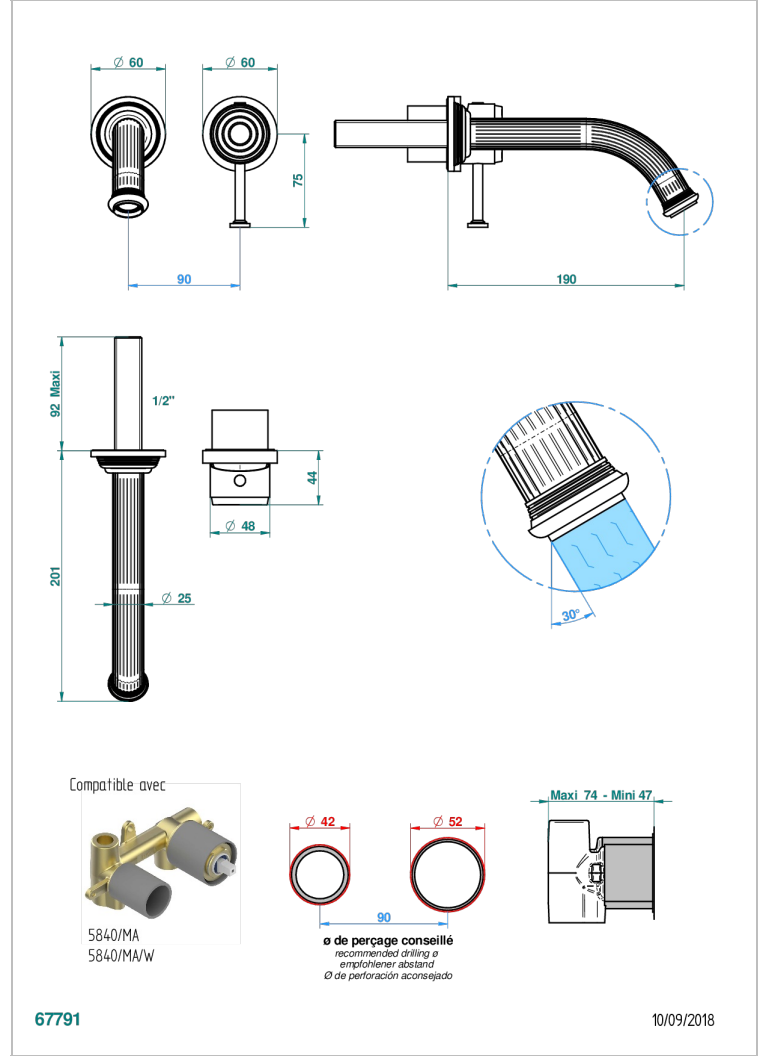

GRAND CENTRAL METAL

U9K-6541B

THG[®]
PARIS

Trim only for Built-in basin mixer with spout (two x 1/2" inlets and one 1/2" outlet), without waste

CARACTERÍSTICAS

- Grand central Metal
- Trim only for Built-in basin mixer with spout (two x 1/2" inlets and one 1/2" outlet), without waste

ESPECIFICACIONES TÉCNICAS

- Recommandé : 3 bars (max. 5 bars) - Advised : 43,5 psi (max. 72 psi)
- 8,3 l/min à 3 bars (2.2 gpm at 43.5 psi)

PRODUCTOS RELACIONADOS

- Ref. G00-5840/MAUS Rough parts for concealed wall-mounted mixer with 1/2" outlet