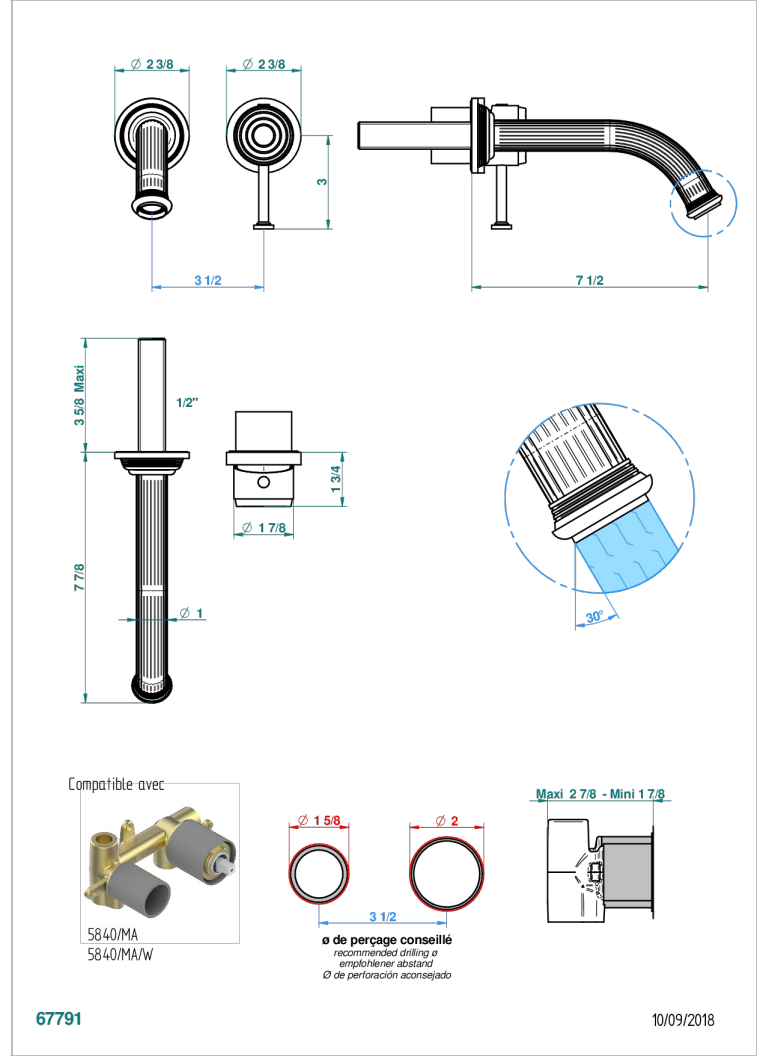

GRAND CENTRAL METAL

U9K-6541B

THG
PARIS

Trim only for Built-in basin mixer with spout (two x 1/2" inlets and one 1/2" outlet), without waste

CARACTERÍSTICAS

- Grand central Metal
- Trim only for Built-in basin mixer with spout (two x 1/2" inlets and one 1/2" outlet), without waste

ESPECIFICACIONES TÉCNICAS

- Recommandé : 3 bars (max. 5 bars) - Advised : 43,5 psi (max. 72 psi)
- 8,3 l/min à 3 bars (2.2 gpm at 43.5 psi)

PRODUCTOS RELACIONADOS

- Ref. G00-5840/MAUS Rough parts for concealed wall-mounted mixer with 1/2" outlet