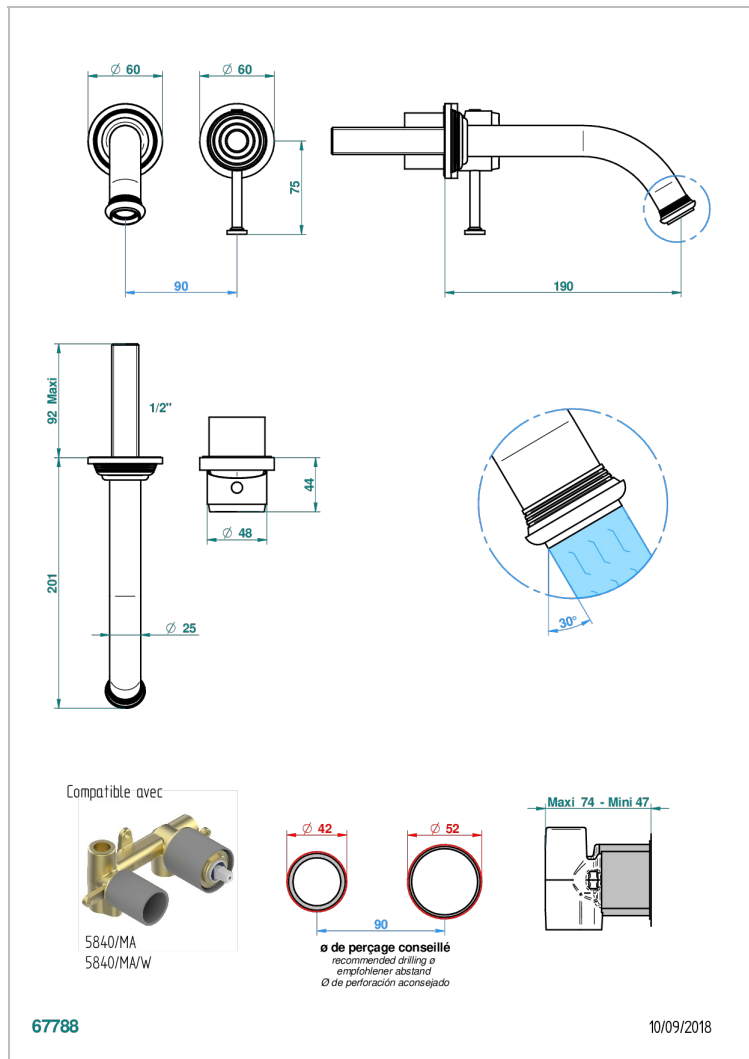

# WEST COAST WHITE ONYX WITH LEVER HANDLES

U9H-6541B

Trim only for Built-in basin mixer with spout (two x 1/2" inlets and one 1/2" outlet), without waste

## CARACTERÍSTICAS

- West Coast White Onyx with lever handles
- Trim only for Built-in basin mixer with spout (two x 1/2" inlets and one 1/2" outlet), without waste

## PRODUCTOS RELACIONADOS

- Ref. G00-5840/MAUS Rough parts for concealed wall-mounted mixer with 1/2" outlet