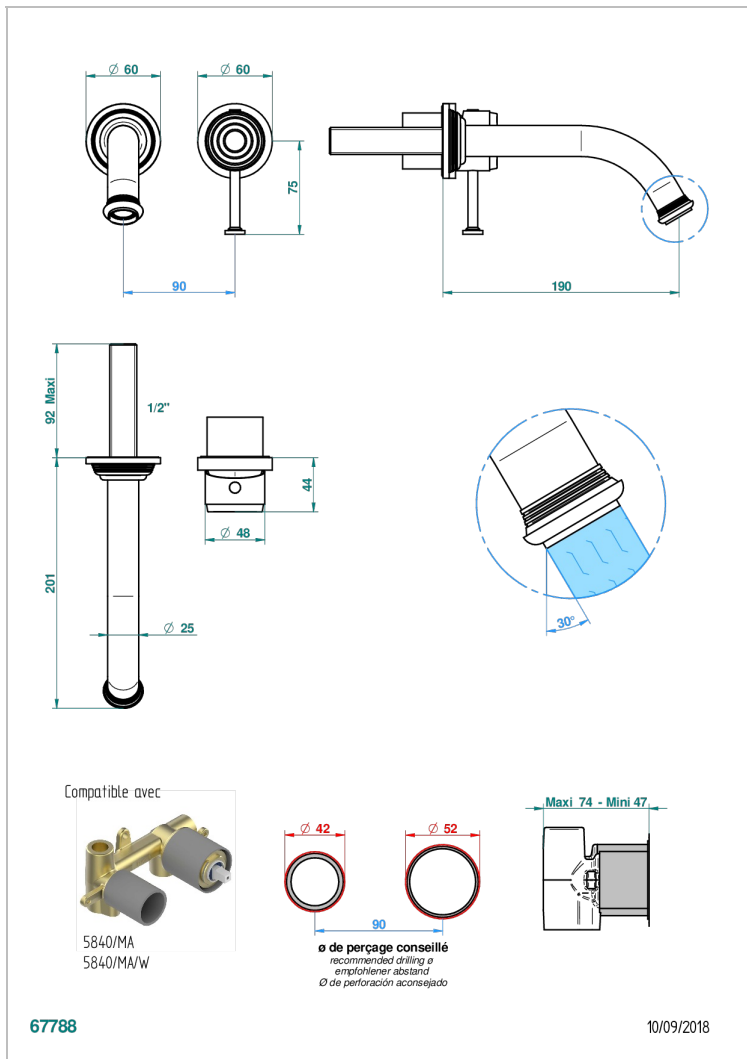

# WEST COAST WHITE ONYX WITH LEVER HANDLES

U9H-6541B

Trim only for Built-in basin mixer with spout (two x 1/2" inlets and one 1/2" outlet), without waste

## CHARACTERISTIC

- West Coast White Onyx with lever handles
- Trim only for Built-in basin mixer with spout (two x 1/2" inlets and one 1/2" outlet), without waste

## RELATED SKU'S

- Ref. G00-5840/MAUS Rough parts for concealed wall-mounted mixer with 1/2" outlet