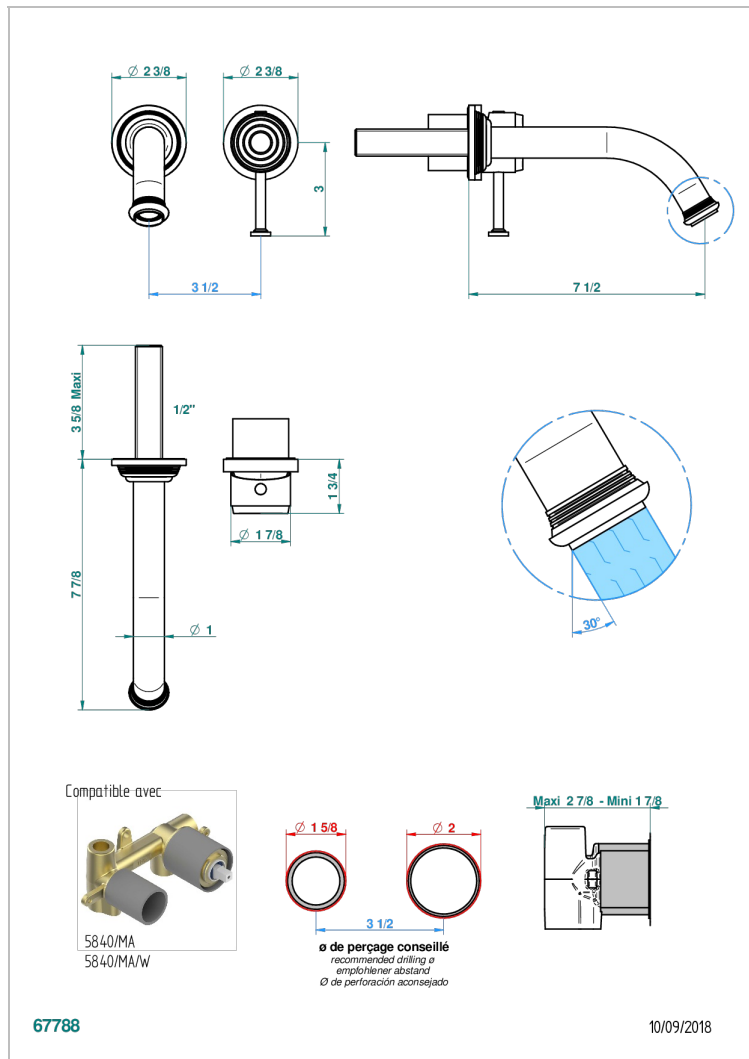

# WEST COAST WHITE ONYX WITH LEVER HANDLES

U9H-6541B

Trim only for Built-in basin mixer with spout (two x 1/2" inlets and one 1/2" outlet), without waste

## CARACTERÍSTICAS

- West Coast White Onyx with lever handles
- Trim only for Built-in basin mixer with spout (two x 1/2" inlets and one 1/2" outlet), without waste

## PRODUCTOS RELACIONADOS

- Ref. G00-5840/MAUS Rough parts for concealed wall-mounted mixer with 1/2" outlet