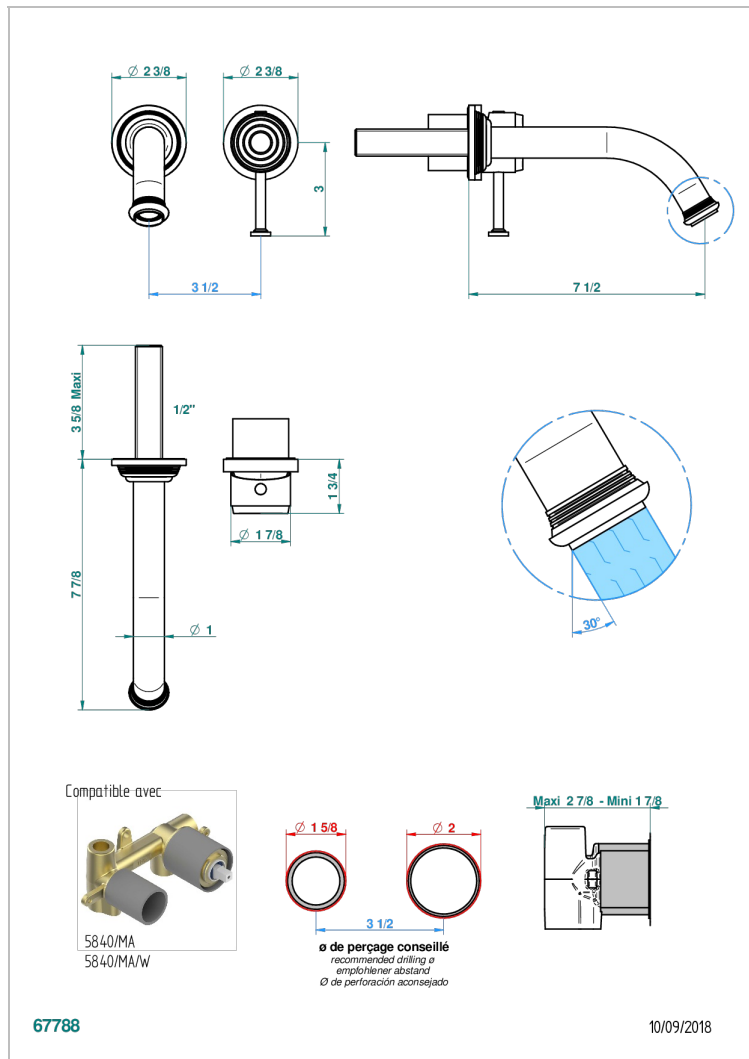

WEST COAST WHITE ONYX WITH LEVER HANDLES

U9H-6541B

Trim only for Built-in basin mixer with spout (two x 1/2" inlets and one 1/2" outlet), without waste

CHARACTERISTIC

- West Coast White Onyx with lever handles
- Trim only for Built-in basin mixer with spout (two x 1/2" inlets and one 1/2" outlet), without waste

TECHNICAL SPECS

- Recommandé : 3 bars (max. 5 bars) - Advised : 43,5 psi (max. 72 psi)
- 8,3 l/min à 3 bars (2.2 gpm at 43.5 psi)

RELATED SKU'S

- Ref. G00-5840/MAUS Rough parts for concealed wall-mounted mixer with 1/2" outlet