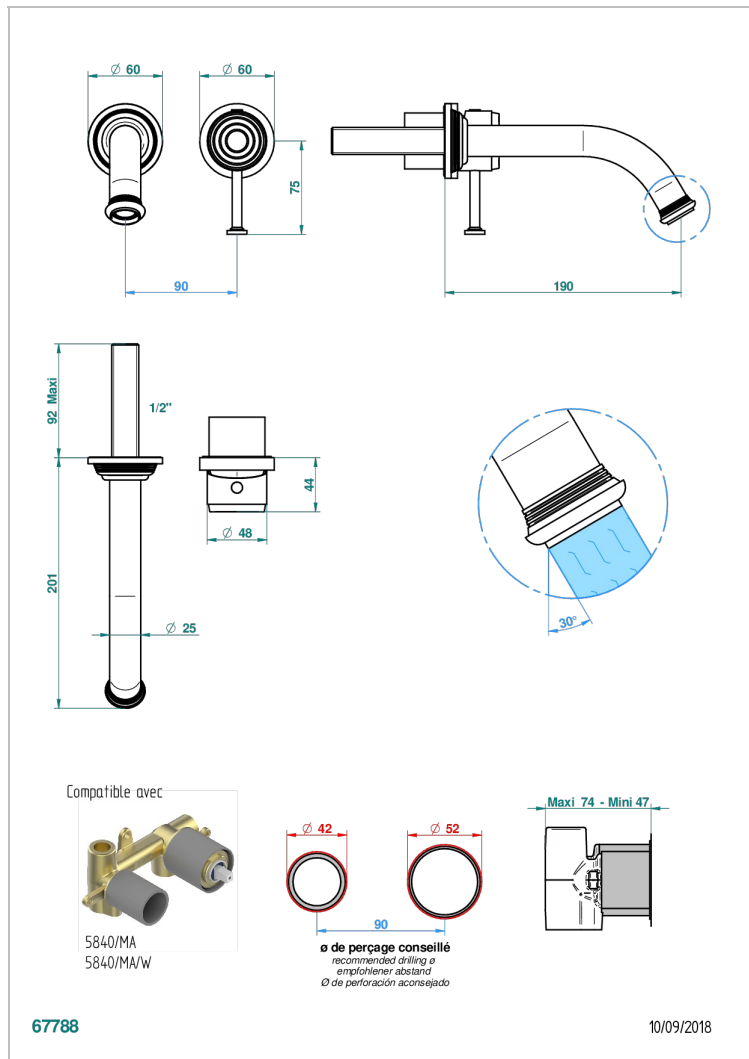

WEST COAST WHITE ONYX WITH LEVER HANDLES

U9H-6541B

Trim only for Built-in basin mixer with spout (two x 1/2" inlets and one 1/2" outlet), without waste

CARACTERÍSTICAS

- West Coast White Onyx with lever handles
- Trim only for Built-in basin mixer with spout (two x 1/2" inlets and one 1/2" outlet), without waste

ESPECIFICACIONES TÉCNICAS

- Recommandé : 3 bars (max. 5 bars) - Advised : 43,5 psi (max. 72 psi)
- 8,3 l/min à 3 bars (2.2 gpm at 43.5 psi)

PRODUCTOS RELACIONADOS

- Ref. G00-5840/MA Parte empotrada para mezclador mural con salida hembra 1/2