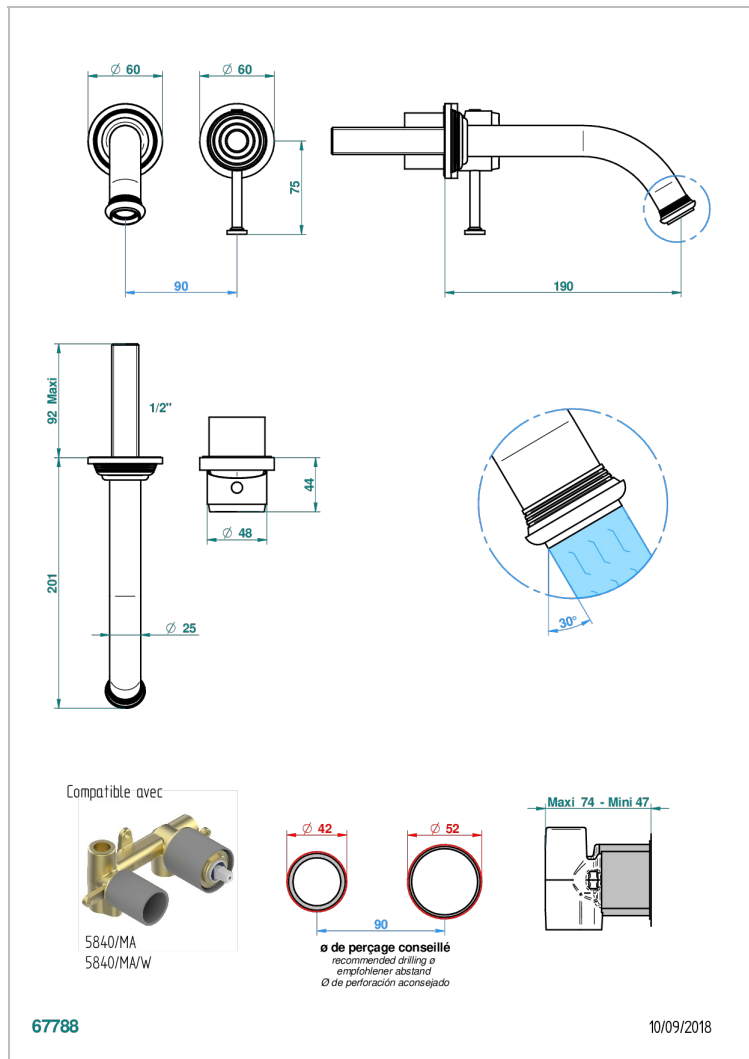

# WEST COAST WHITE ONYX WITH LEVER HANDLES

U9H-6541B

Trim only for Built-in basin mixer with spout (two x 1/2" inlets and one 1/2" outlet), without waste

## CHARACTERISTIC

- West Coast White Onyx with lever handles
- Trim only for Built-in basin mixer with spout (two x 1/2" inlets and one 1/2" outlet), without waste

## RELATED SKU'S

- Ref. G00-5840/MA Rough parts for concealed wall-mounted mixer with 1/2" outlet