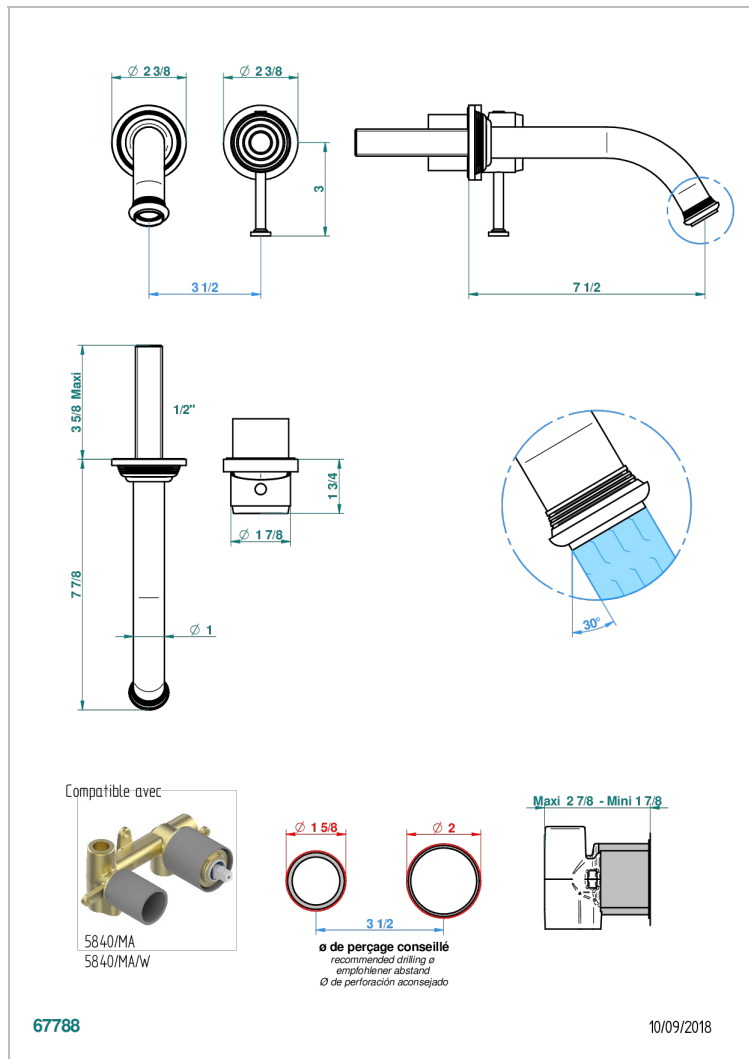

WEST COAST WHITE ONYX WITH LEVER HANDLES

THG
PARIS

U9H-6541B

Trim only for Built-in basin mixer with spout (two x 1/2" inlets and one 1/2" outlet), without waste

CARACTERÍSTICAS

- West Coast White Onyx with lever handles
- Trim only for Built-in basin mixer with spout (two x 1/2" inlets and one 1/2" outlet), without waste

ESPECIFICACIONES TÉCNICAS

- Recommandé : 3 bars (max. 5 bars) - Advised : 43,5 psi (max. 72 psi)
- 8,3 l/min à 3 bars (2.2 gpm at 43.5 psi)

PRODUCTOS RELACIONADOS

- Ref. G00-5840/MA Parte empotrada para mezclador mural con salida hembra 1/2