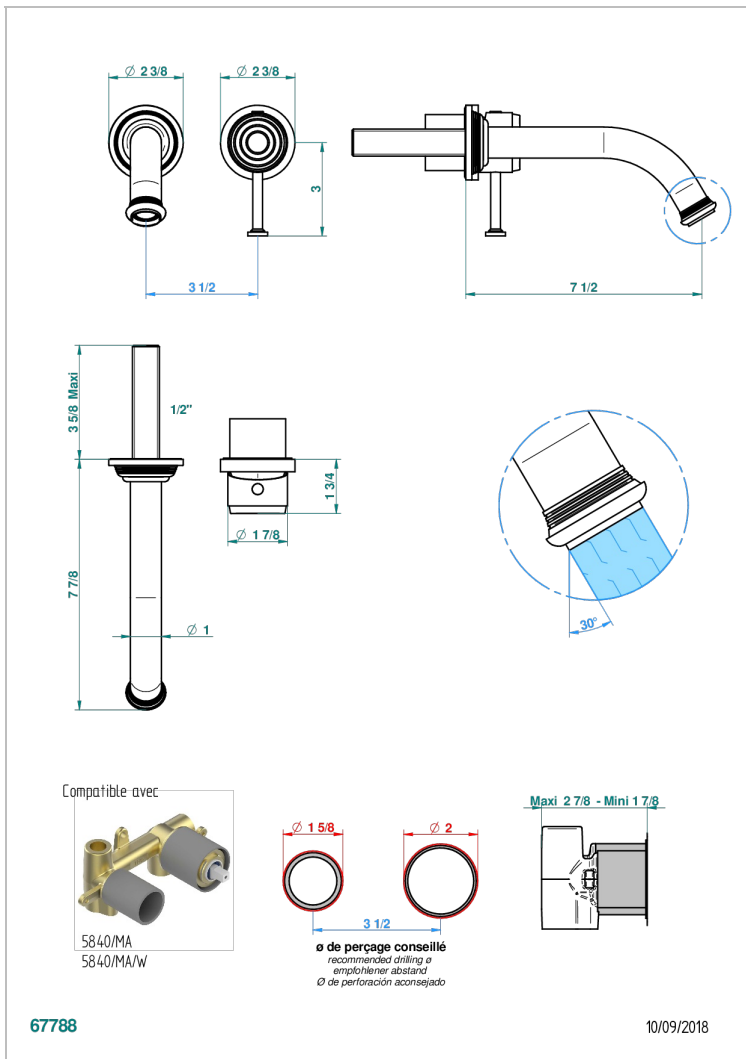

WEST COAST WHITE ONYX WITH LEVER HANDLES

THG[®]
PARIS

U9H-6541B

Trim only for Built-in basin mixer with spout (two x 1/2" inlets and one 1/2" outlet), without waste

CARACTERÍSTICAS

- West Coast White Onyx with lever handles
- Trim only for Built-in basin mixer with spout (two x 1/2" inlets and one 1/2" outlet), without waste

ESPECIFICACIONES TÉCNICAS

- Recommandé : 3 bars (max. 5 bars) - Advised : 43,5 psi (max. 72 psi)
- 8,3 l/min à 3 bars (2.2 gpm at 43.5 psi)

PRODUCTOS RELACIONADOS

- Ref. G00-5840/MA Parte empotrada para mezclador mural con salida hembra 1/2"