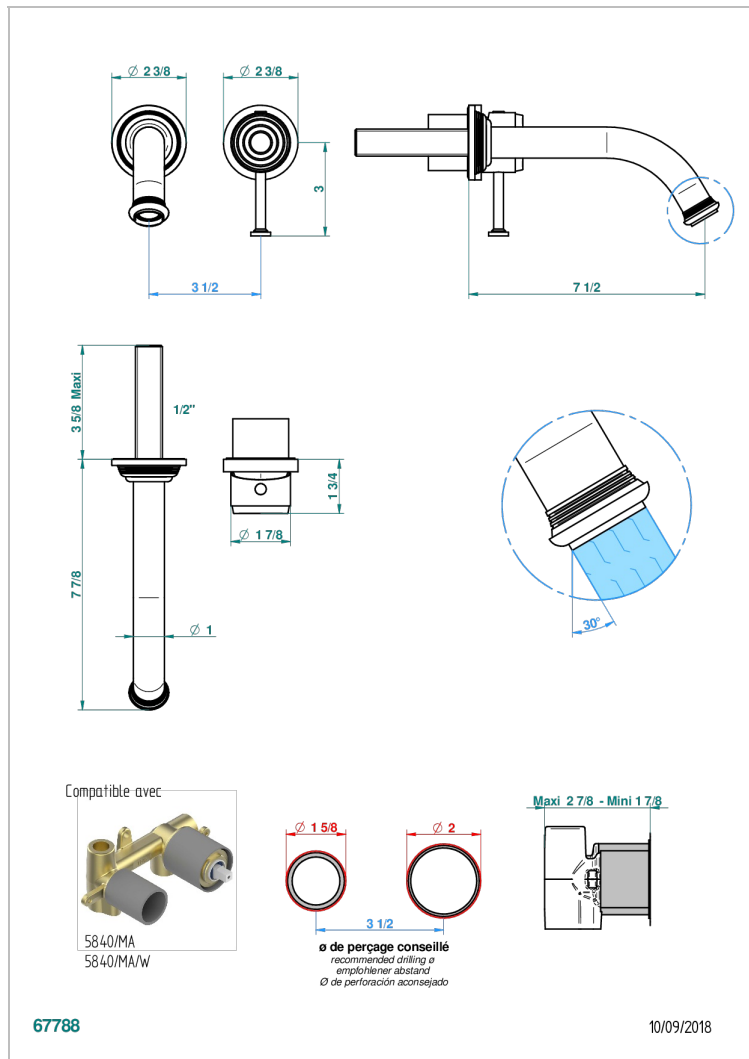

# WEST COAST WHITE ONYX WITH LEVER HANDLES

U9H-6541B

Trim only for Built-in basin mixer with spout (two x 1/2" inlets and one 1/2" outlet), without waste

## CHARACTERISTIC

- West Coast White Onyx with lever handles
- Trim only for Built-in basin mixer with spout (two x 1/2" inlets and one 1/2" outlet), without waste

## RELATED SKU'S

- Ref. G00-5840/MA Rough parts for concealed wall-mounted mixer with 1/2" outlet