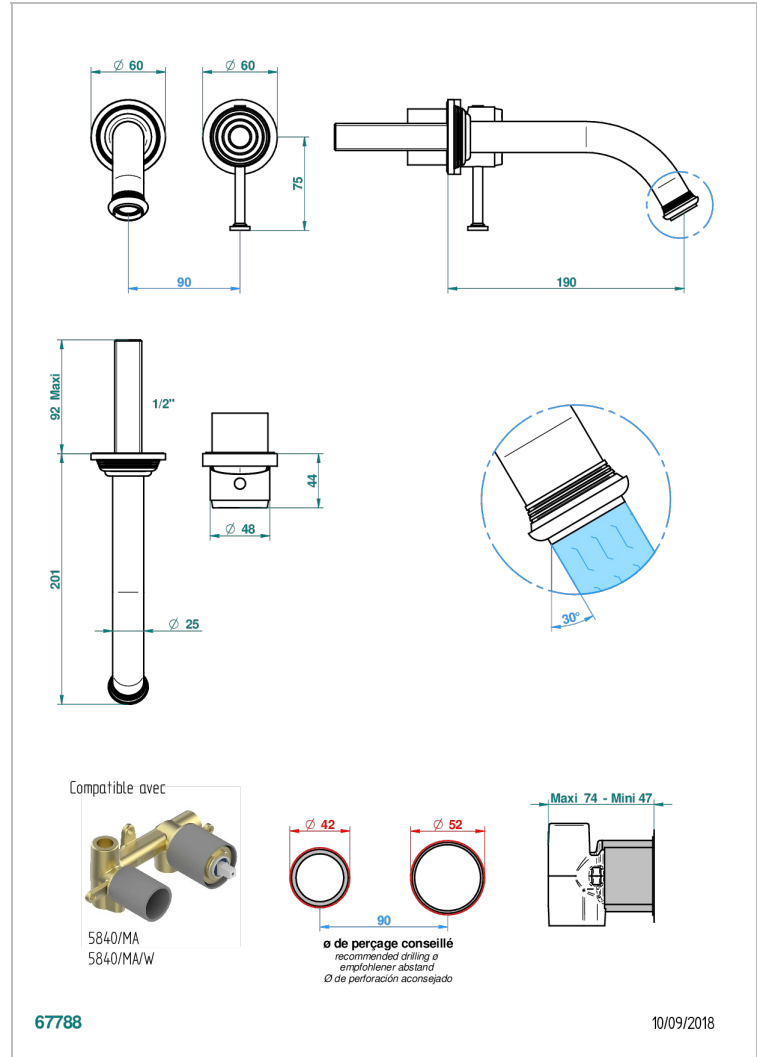

WEST COAST WHITE ONYX

U9G-6541B

THG
PARIS

Trim only for Built-in basin mixer with spout (two x 1/2" inlets and one 1/2" outlet), without waste

CARACTERÍSTICAS

- West Coast White Onyx
- Trim only for Built-in basin mixer with spout (two x 1/2" inlets and one 1/2" outlet), without waste

ESPECIFICACIONES TÉCNICAS

- Recommandé : 3 bars (max. 5 bars) - Advised : 43,5 psi (max. 72 psi)
- 8,3 l/min à 3 bars (2.2 gpm at 43.5 psi)

PRODUCTOS RELACIONADOS

- Ref. G00-5840/MAUS Rough parts for concealed wall-mounted mixer with 1/2" outlet