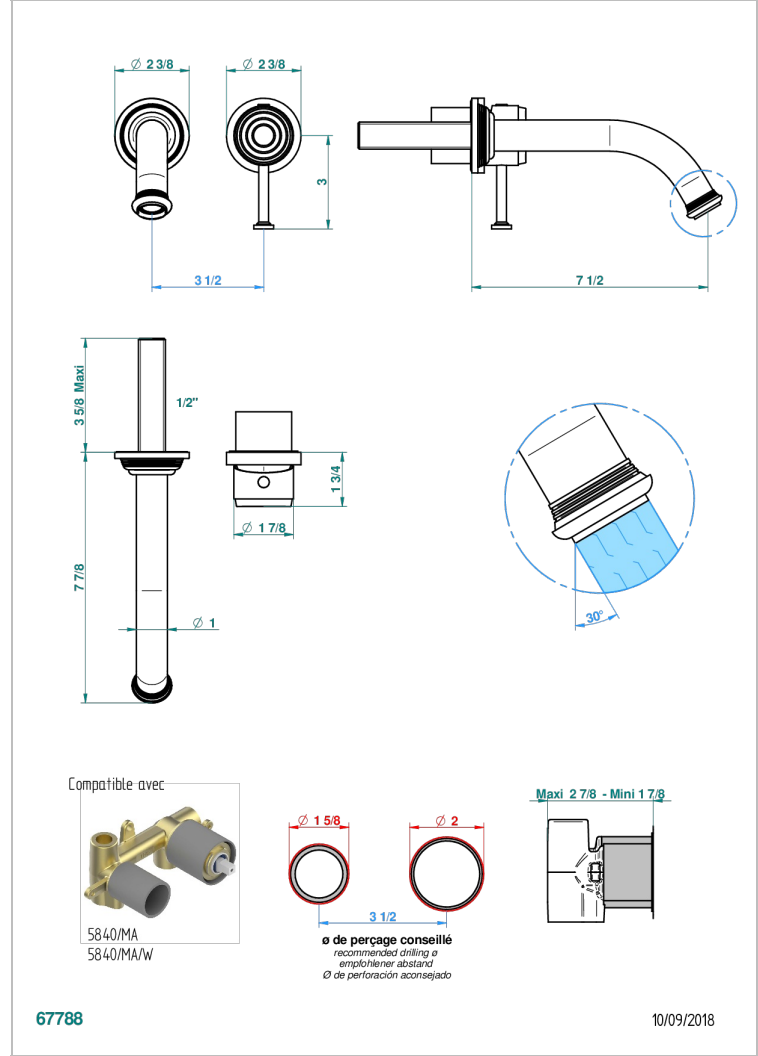

WEST COAST WHITE ONYX

U9G-6541B

THG
PARIS

Trim only for Built-in basin mixer with spout (two x 1/2" inlets and one 1/2" outlet), without waste

CARACTERÍSTICAS

- West Coast White Onyx
- Trim only for Built-in basin mixer with spout (two x 1/2" inlets and one 1/2" outlet), without waste

ESPECIFICACIONES TÉCNICAS

- Recommandé : 3 bars (max. 5 bars) - Advised : 43,5 psi (max. 72 psi)
- 8,3 l/min à 3 bars (2.2 gpm at 43.5 psi)

PRODUCTOS RELACIONADOS

- Ref. G00-5840/MAUS Rough parts for concealed wall-mounted mixer with 1/2" outlet