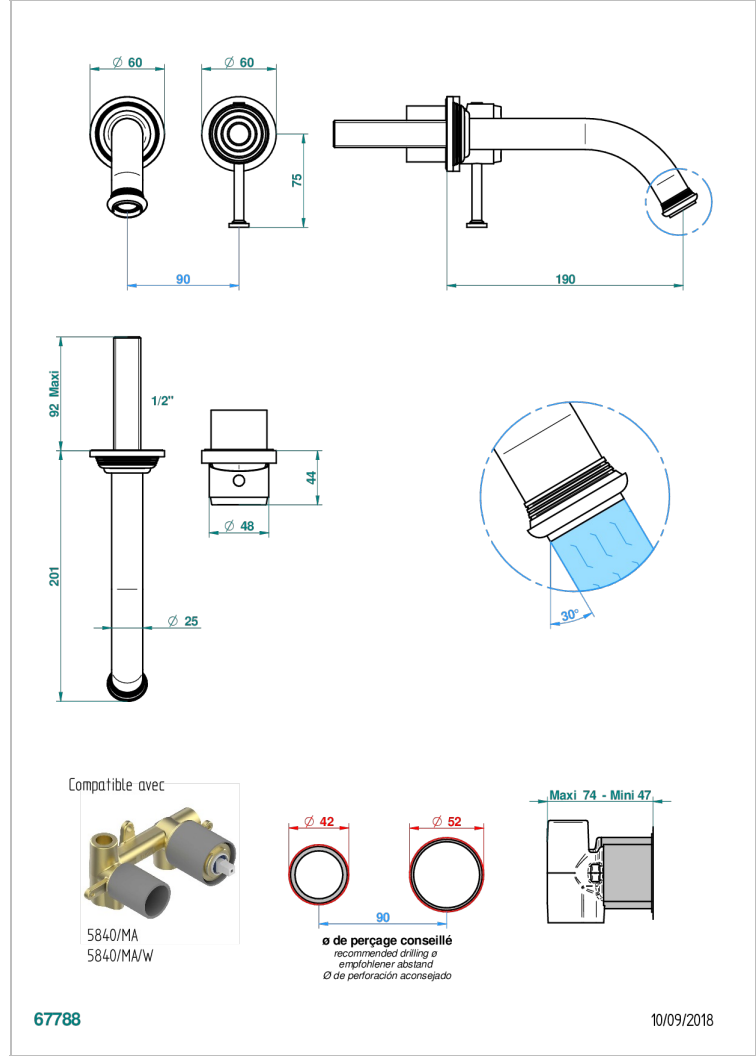

# WEST COAST WHITE ONYX

U9G-6541B

THG<sup>®</sup>  
PARIS

Trim only for Built-in basin mixer with spout (two x 1/2" inlets and one 1/2" outlet), without waste

## CHARACTERISTIC

- West Coast White Onyx
- Trim only for Built-in basin mixer with spout (two x 1/2" inlets and one 1/2" outlet), without waste

## RELATED SKU'S

- Ref. G00-5840/MA/W Rough parts for concealed wall-mounted mixer with 1/2" outlet, for WC douche - WRAS approved