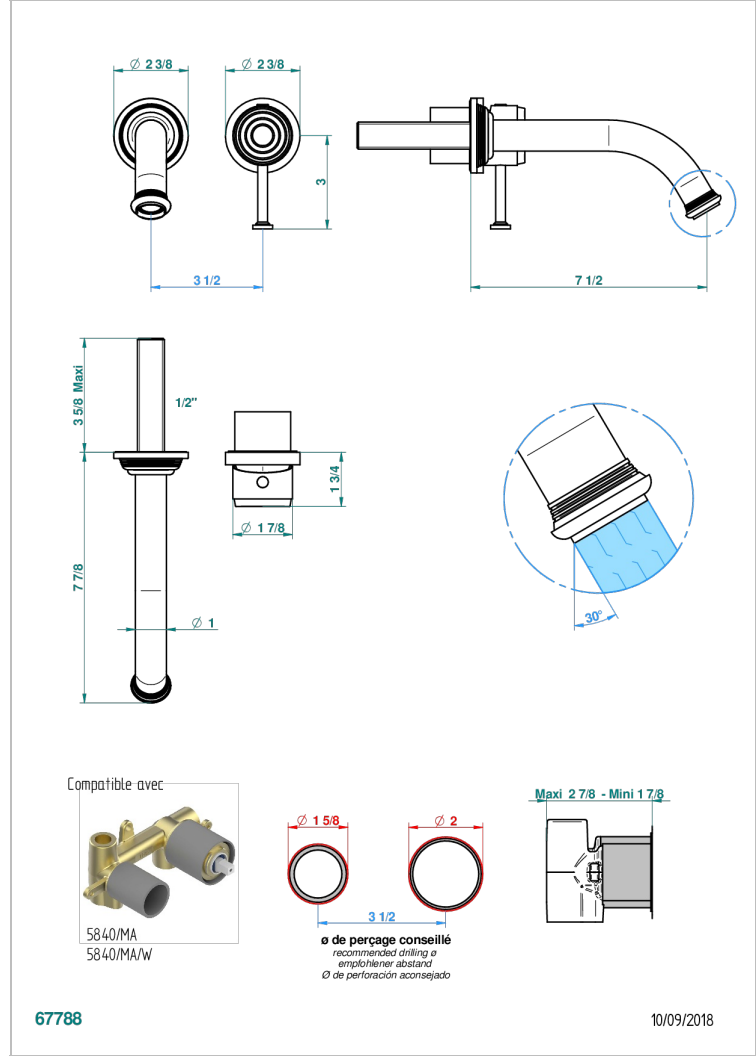

# WEST COAST WHITE ONYX

U9G-6541B

THG  
PARIS

Trim only for Built-in basin mixer with spout (two x 1/2" inlets and one 1/2" outlet), without waste

## CHARACTERISTIC

- West Coast White Onyx
- Trim only for Built-in basin mixer with spout (two x 1/2" inlets and one 1/2" outlet), without waste

## RELATED SKU'S

- Ref. G00-5840/MA/W Rough parts for concealed wall-mounted mixer with 1/2" outlet, for WC douche - WRAS approved