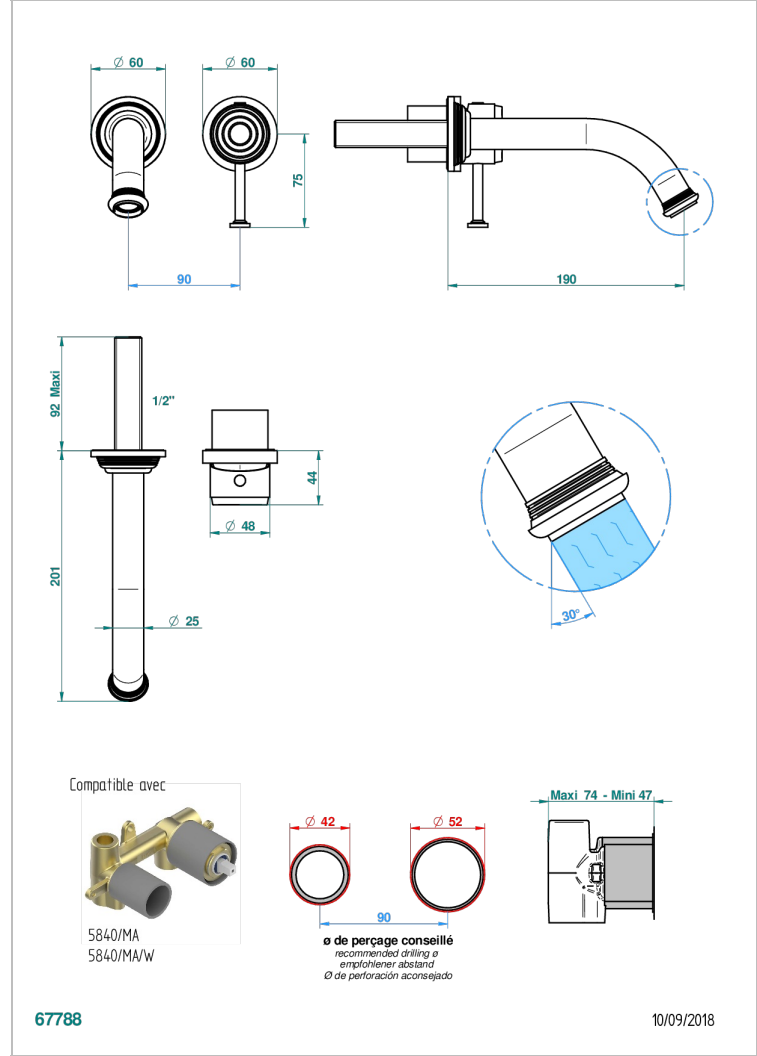

# WEST COAST WHITE ONYX

U9G-6541B

THG<sup>®</sup>  
PARIS

Trim only for Built-in basin mixer with spout (two x 1/2" inlets and one 1/2" outlet), without waste

## CARACTERÍSTICAS

- West Coast White Onyx
- Trim only for Built-in basin mixer with spout (two x 1/2" inlets and one 1/2" outlet), without waste

## PRODUCTOS RELACIONADOS

- Ref. G00-5840/MA Parte empotrada para mezclador mural con salida hembra 1/2