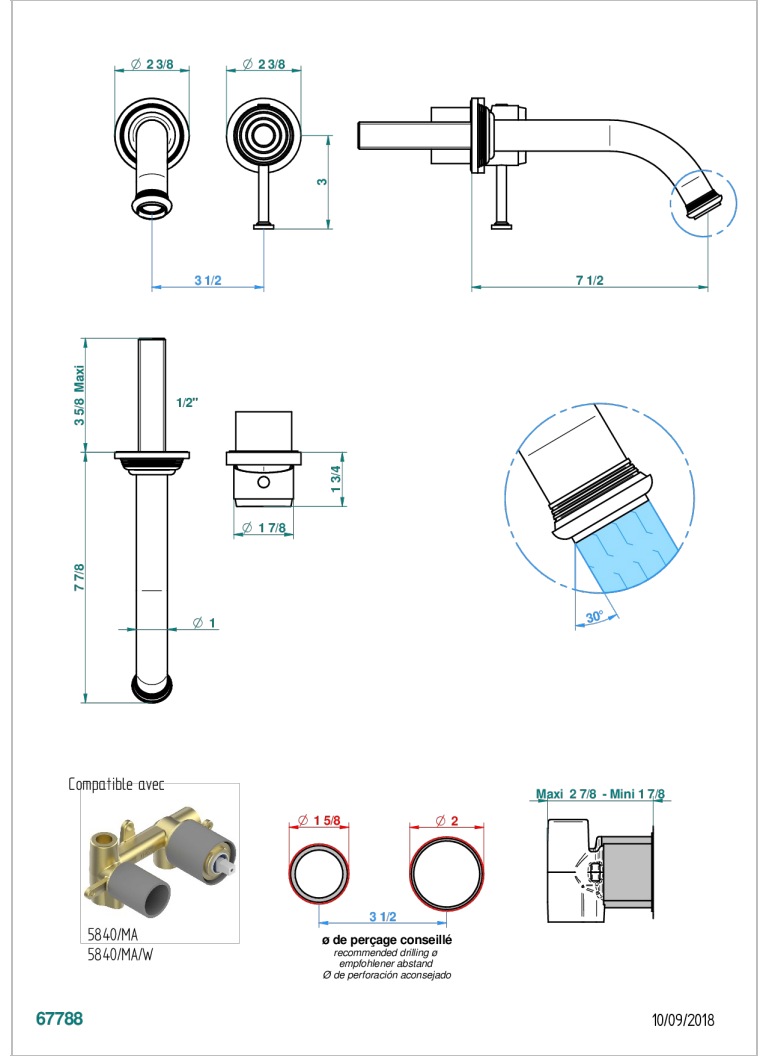

WEST COAST WHITE ONYX

U9G-6541B

THG
PARIS

Trim only for Built-in basin mixer with spout (two x 1/2" inlets and one 1/2" outlet), without waste

CARACTERÍSTICAS

- West Coast White Onyx
- Trim only for Built-in basin mixer with spout (two x 1/2" inlets and one 1/2" outlet), without waste

ESPECIFICACIONES TÉCNICAS

- Recommandé : 3 bars (max. 5 bars) - Advised : 43,5 psi (max. 72 psi)
- 8,3 l/min à 3 bars (2.2 gpm at 43.5 psi)

PRODUCTOS RELACIONADOS

- Ref. G00-5840/MA Parte empotrada para mezclador mural con salida hembra 1/2