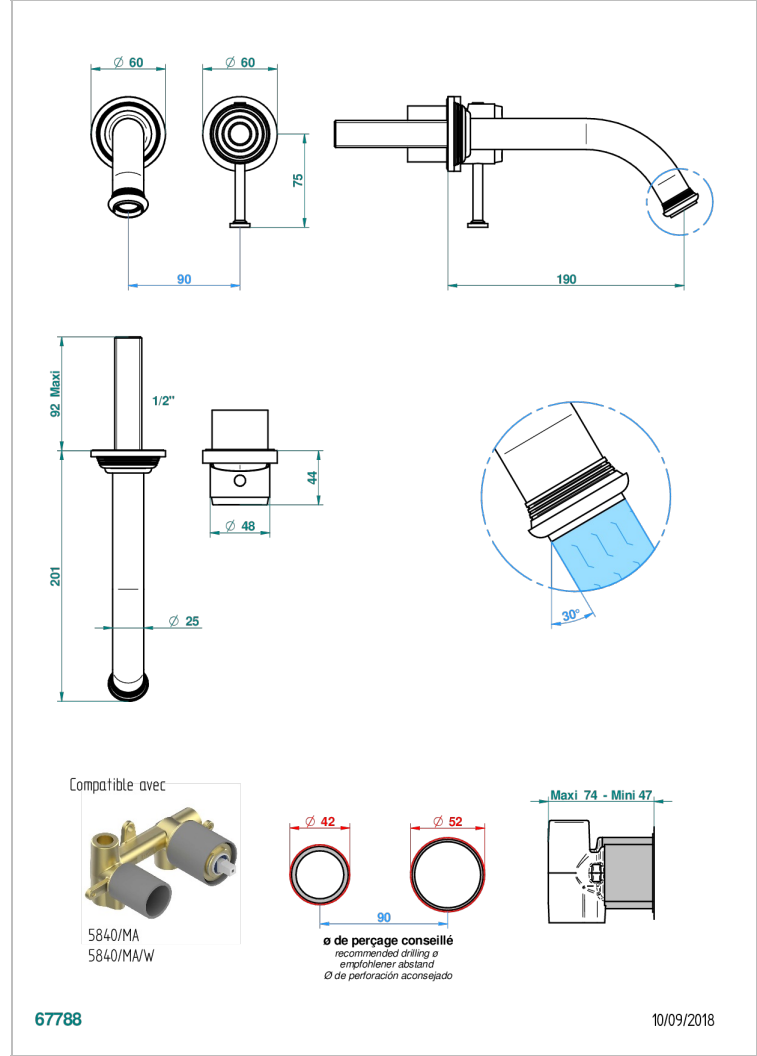

# WEST COAST WHITE ONYX

U9G-6541B

THG  
PARIS

Trim only for Built-in basin mixer with spout (two x 1/2" inlets and one 1/2" outlet), without waste

## CARACTERÍSTICAS

- West Coast White Onyx
- Trim only for Built-in basin mixer with spout (two x 1/2" inlets and one 1/2" outlet), without waste

## PRODUCTOS RELACIONADOS

- Ref. G00-5840/MA Parte empotrada para mezclador mural con salida hembra 1/2