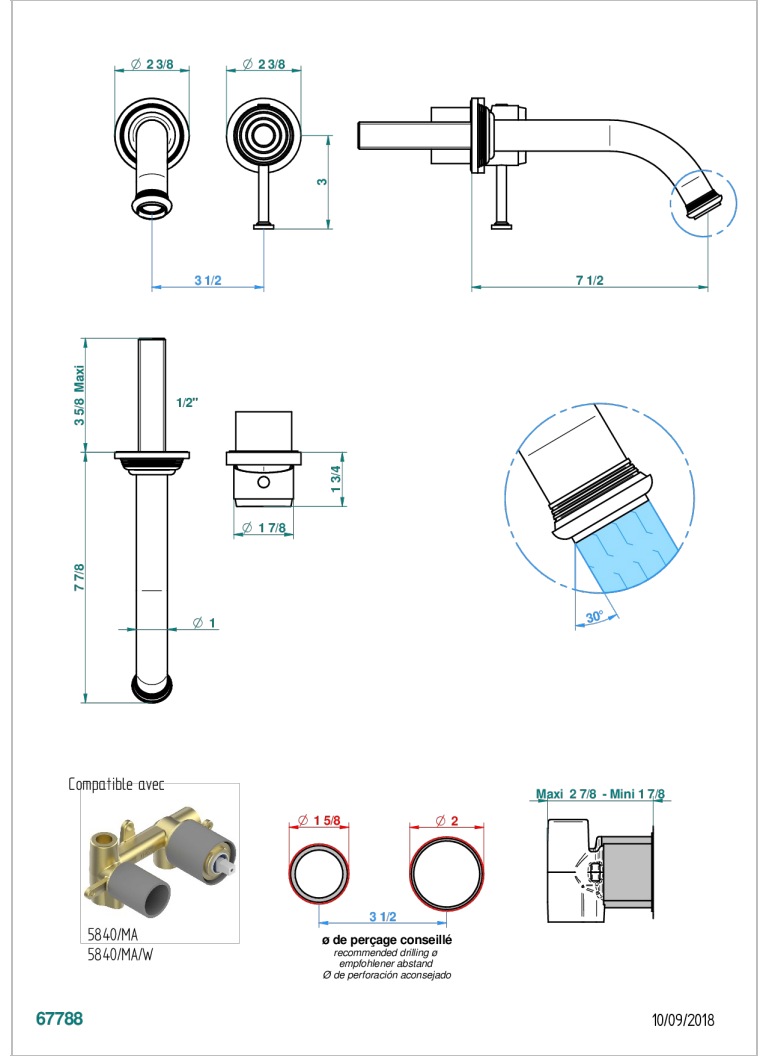

# WEST COAST WHITE ONYX

U9G-6541B

THG  
PARIS

Trim only for Built-in basin mixer with spout (two x 1/2" inlets and one 1/2" outlet), without waste

## CARACTERÍSTICAS

- West Coast White Onyx
- Trim only for Built-in basin mixer with spout (two x 1/2" inlets and one 1/2" outlet), without waste

## PRODUCTOS RELACIONADOS

- Ref. G00-5840/MA Parte empotrada para mezclador mural con salida hembra 1/2