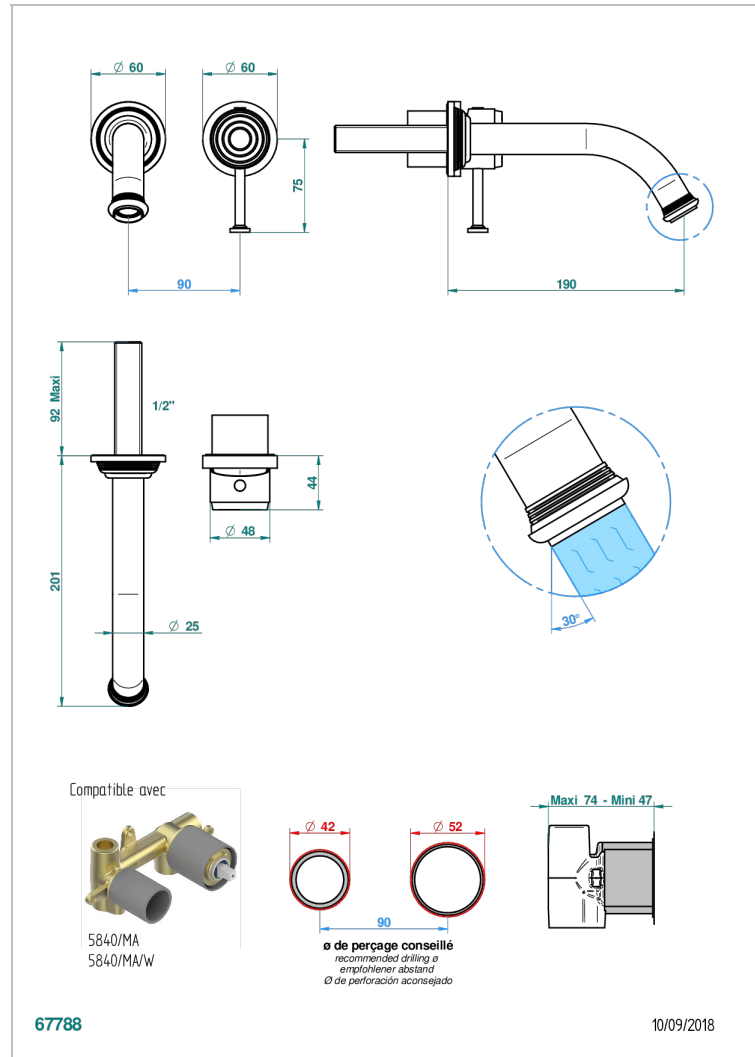

WEST COAST BLACK ONYX WITH LEVER

U9F-6541B

THG[®]
PARIS

Trim only for Built-in basin mixer with spout (two x 1/2" inlets and one 1/2" outlet), without waste

CARACTERÍSTICAS

- West Coast Black Onyx with lever
- Trim only for Built-in basin mixer with spout (two x 1/2" inlets and one 1/2" outlet), without waste

ESPECIFICACIONES TÉCNICAS

- Recommandé : 3 bars (max. 5 bars) - Advised : 43,5 psi (max. 72 psi)
- 8,3 l/min à 3 bars (2.2 gpm at 43.5 psi)

PRODUCTOS RELACIONADOS

- Ref. G00-5840/MAUS Rough parts for concealed wall-mounted mixer with 1/2" outlet