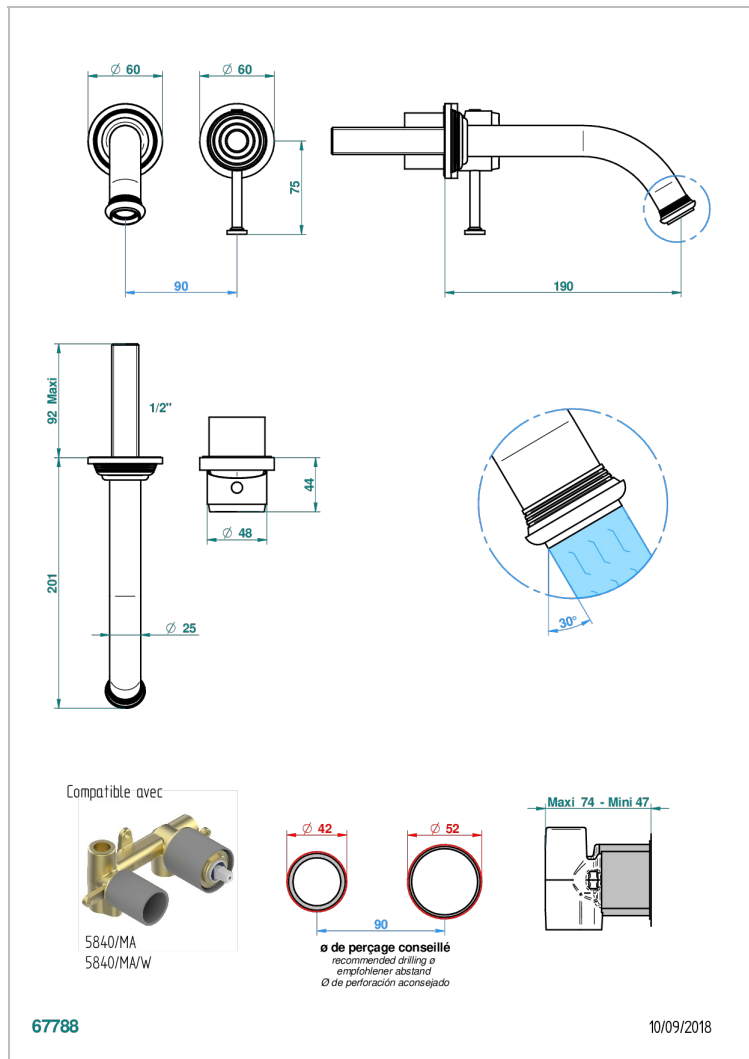

# WEST COAST BLACK ONYX WITH LEVER HANDLES

U9F-6541B

Trim only for Built-in basin mixer with spout (two x 1/2" inlets and one 1/2" outlet), without waste

## CHARACTERISTIC

- West Coast Black Onyx with lever handles
- Trim only for Built-in basin mixer with spout (two x 1/2" inlets and one 1/2" outlet), without waste

## RELATED SKU'S

- Ref. G00-5840/MAUS Rough parts for concealed wall-mounted mixer with 1/2" outlet