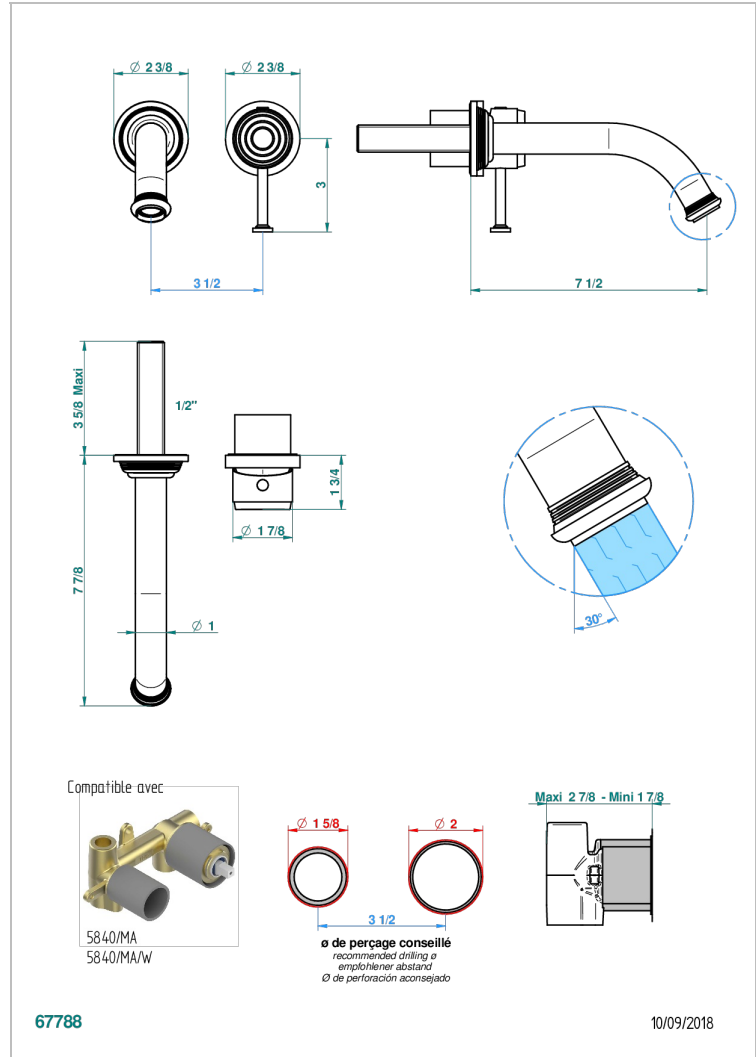

WEST COAST BLACK ONYX WITH LEVER

U9F-6541B

Trim only for Built-in basin mixer with spout (two x 1/2" inlets and one 1/2" outlet), without waste

CARACTERÍSTICAS

- West Coast Black Onyx with lever
- Trim only for Built-in basin mixer with spout (two x 1/2" inlets and one 1/2" outlet), without waste

ESPECIFICACIONES TÉCNICAS

- Recommandé : 3 bars (max. 5 bars) - Advised : 43,5 psi (max. 72 psi)
- 8,3 l/min à 3 bars (2.2 gpm at 43.5 psi)

PRODUCTOS RELACIONADOS

- Ref. G00-5840/MAUS Rough parts for concealed wall-mounted mixer with 1/2" outlet