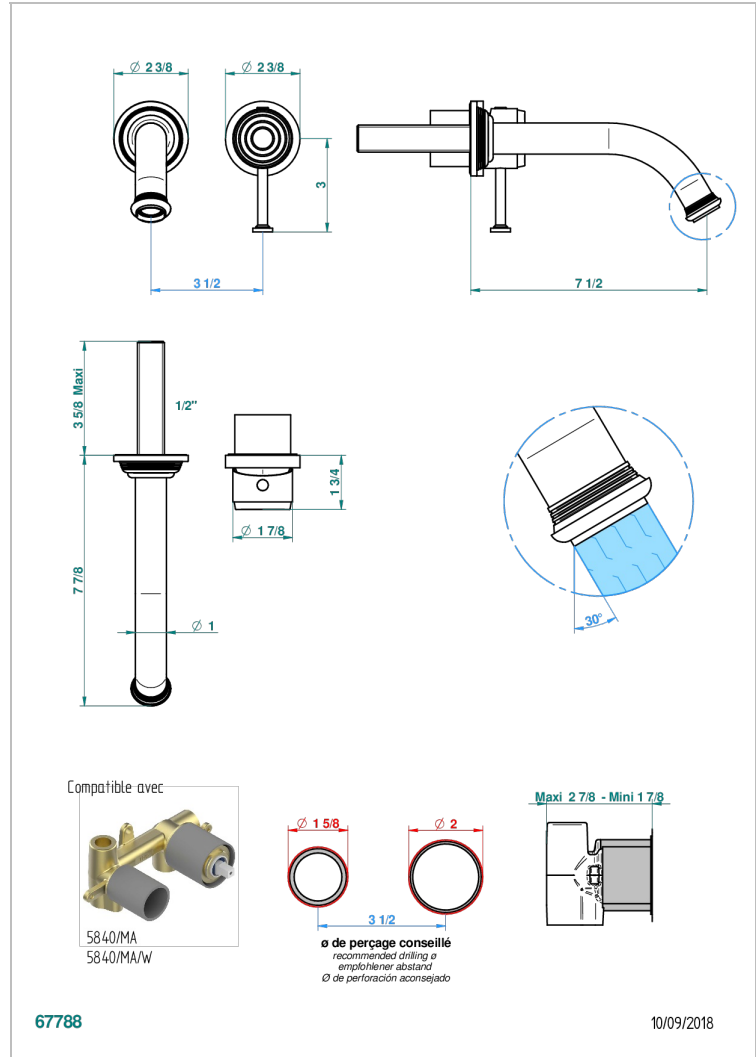

# WEST COAST BLACK ONYX WITH LEVER

U9F-6541B

Trim only for Built-in basin mixer with spout (two x 1/2" inlets and one 1/2" outlet), without waste

## CHARACTERISTIC

- West Coast Black Onyx with lever
- Trim only for Built-in basin mixer with spout (two x 1/2" inlets and one 1/2" outlet), without waste

## RELATED SKU'S

- Ref. G00-5840/MA/W Rough parts for concealed wall-mounted mixer with 1/2" outlet, for WC douche - WRAS approved