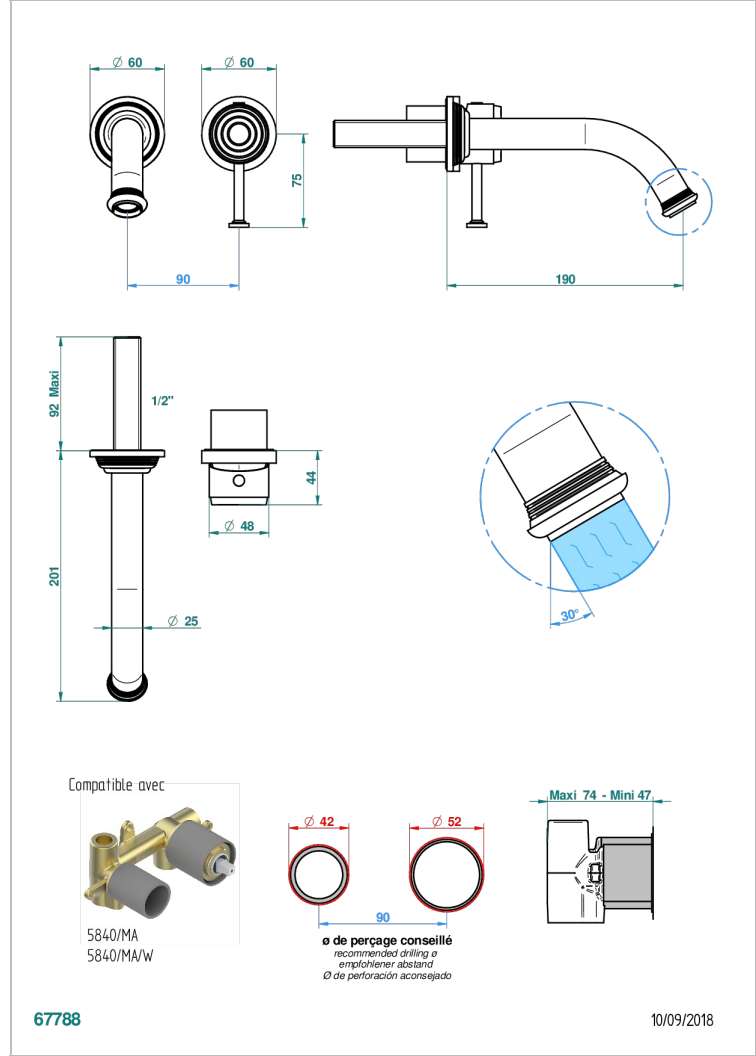

# WEST COAST BLACK ONYX WITH LEVER

U9F-6541B

THG  
PARIS

Trim only for Built-in basin mixer with spout (two x 1/2" inlets and one 1/2" outlet), without waste

## CARACTERÍSTICAS

- West Coast Black Onyx with lever
- Trim only for Built-in basin mixer with spout (two x 1/2" inlets and one 1/2" outlet), without waste

## PRODUCTOS RELACIONADOS

- Ref. G00-5840/MA Parte empotrada para mezclador mural con salida hembra 1/2