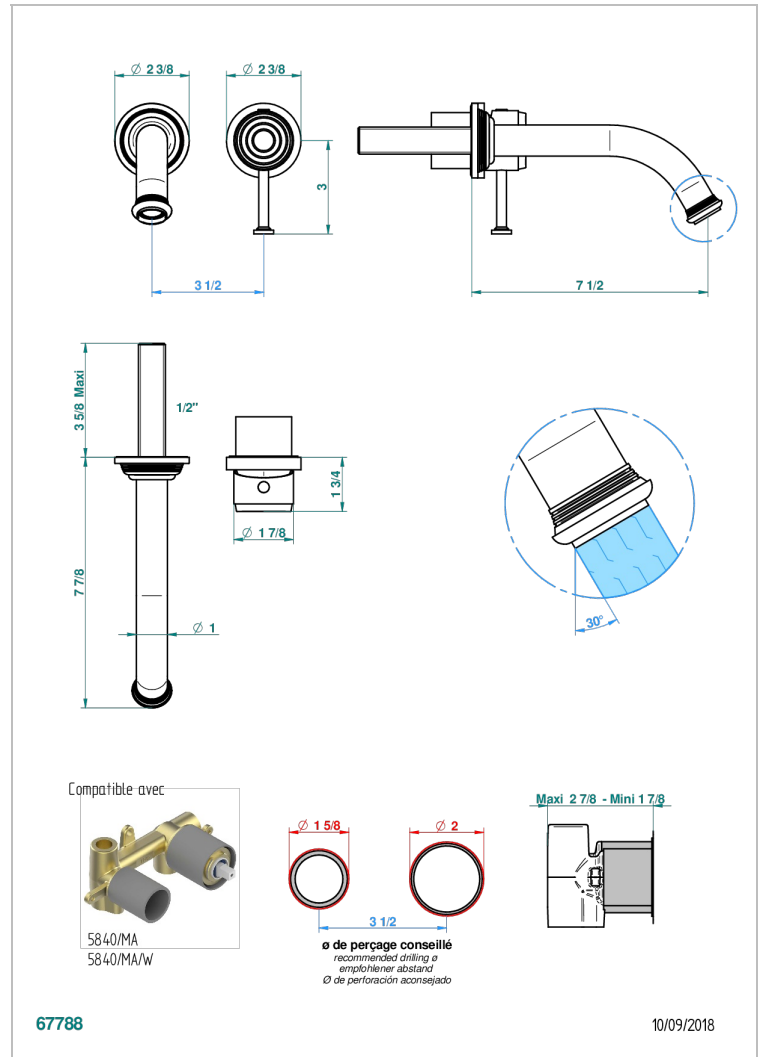

WEST COAST BLACK ONYX WITH LEVER

U9F-6541B

THG
PARIS

Trim only for Built-in basin mixer with spout (two x 1/2" inlets and one 1/2" outlet), without waste

CARACTERÍSTICAS

- West Coast Black Onyx with lever
- Trim only for Built-in basin mixer with spout (two x 1/2" inlets and one 1/2" outlet), without waste

ESPECIFICACIONES TÉCNICAS

- Recommandé : 3 bars (max. 5 bars) - Advised : 43,5 psi (max. 72 psi)
- 8,3 l/min à 3 bars (2.2 gpm at 43.5 psi)

PRODUCTOS RELACIONADOS

- Ref. G00-5840/MA Parte empotrada para mezclador mural con salida hembra 1/2