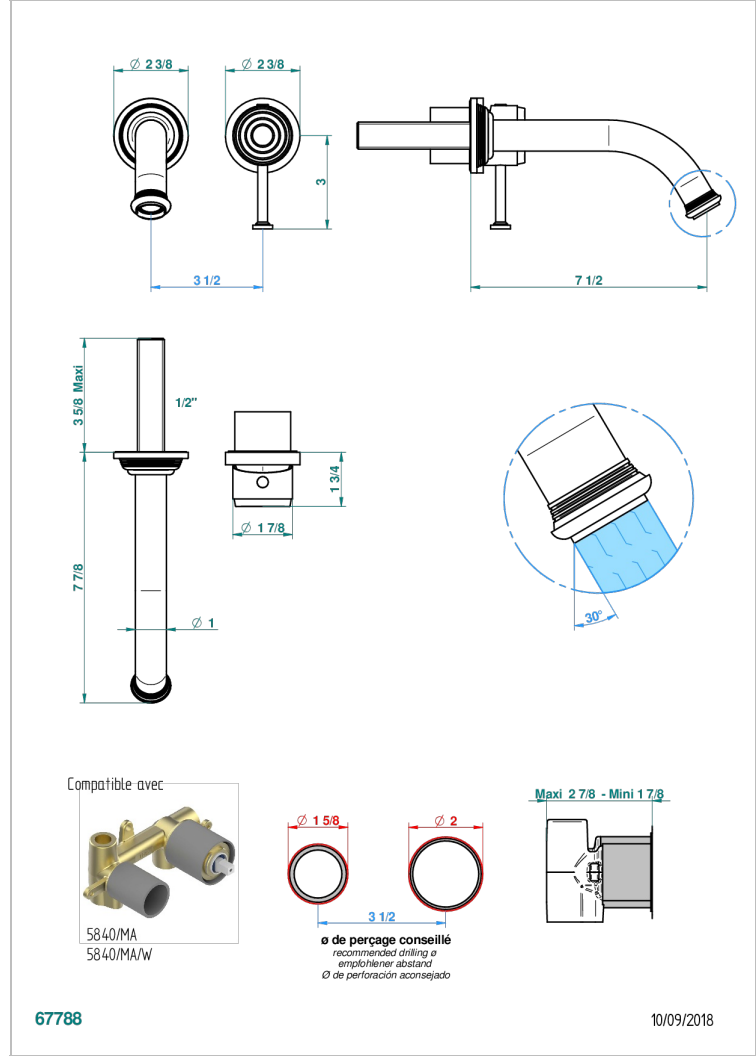

# WEST COAST BLACK ONYX WITH LEVER

U9F-6541B

THG  
PARIS

Trim only for Built-in basin mixer with spout (two x 1/2" inlets and one 1/2" outlet), without waste

## CHARACTERISTIC

- West Coast Black Onyx with lever
- Trim only for Built-in basin mixer with spout (two x 1/2" inlets and one 1/2" outlet), without waste

## RELATED SKU'S

- Ref. G00-5840/MA Rough parts for concealed wall-mounted mixer with 1/2" outlet