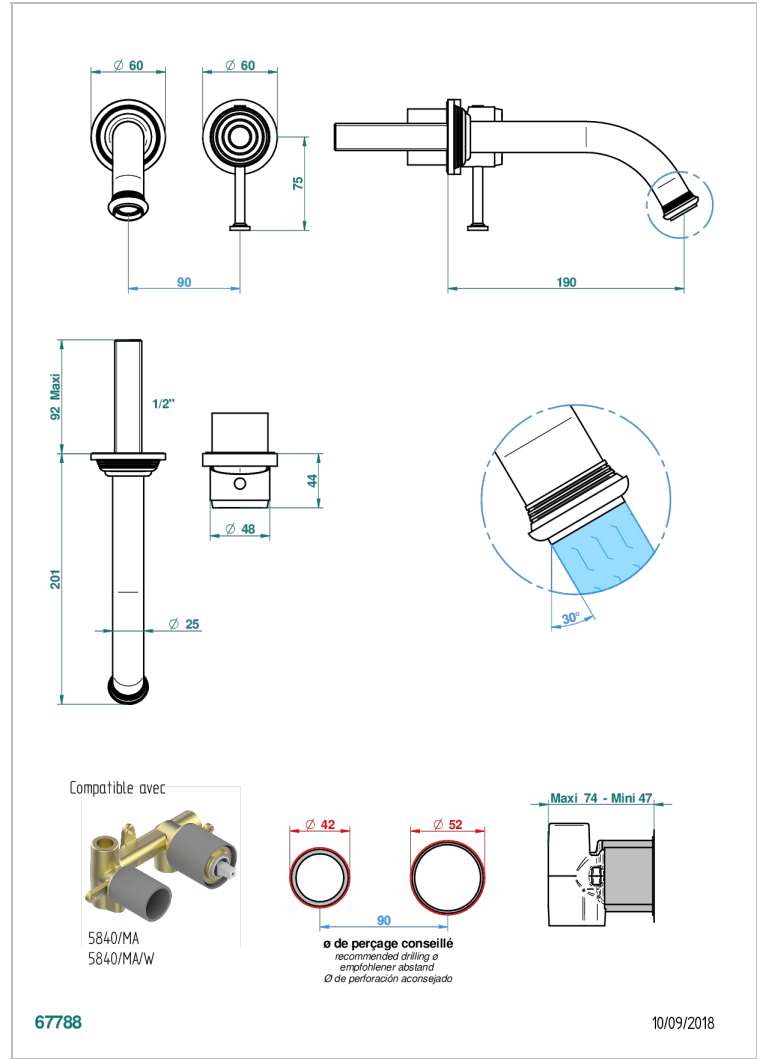

WEST COAST BLACK ONYX

U9E-6541B

THG[®]
PARIS

Trim only for Built-in basin mixer with spout (two x 1/2" inlets and one 1/2" outlet), without waste

CARACTERÍSTICAS

- West Coast Black Onyx
- Trim only for Built-in basin mixer with spout (two x 1/2" inlets and one 1/2" outlet), without waste

ESPECIFICACIONES TÉCNICAS

- Recommandé : 3 bars (max. 5 bars) - Advised : 43,5 psi (max. 72 psi)
- 8,3 l/min à 3 bars (2.2 gpm at 43.5 psi)

PRODUCTOS RELACIONADOS

- Ref. G00-5840/MAUS Rough parts for concealed wall-mounted mixer with 1/2" outlet