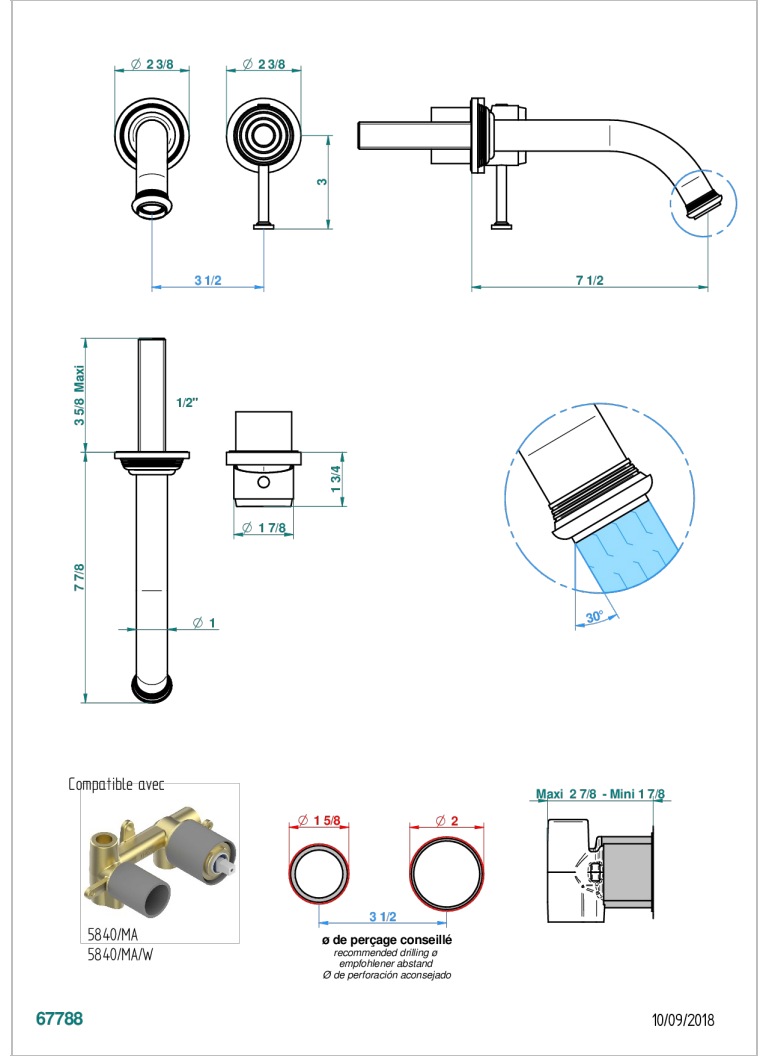

# WEST COAST BLACK ONYX

U9E-6541B

THG  
PARIS

Trim only for Built-in basin mixer with spout (two x 1/2" inlets and one 1/2" outlet), without waste

## CARACTERÍSTICAS

- West Coast Black Onyx
- Trim only for Built-in basin mixer with spout (two x 1/2" inlets and one 1/2" outlet), without waste

## PRODUCTOS RELACIONADOS

- Ref. G00-5840/MAUS Rough parts for concealed wall-mounted mixer with 1/2" outlet